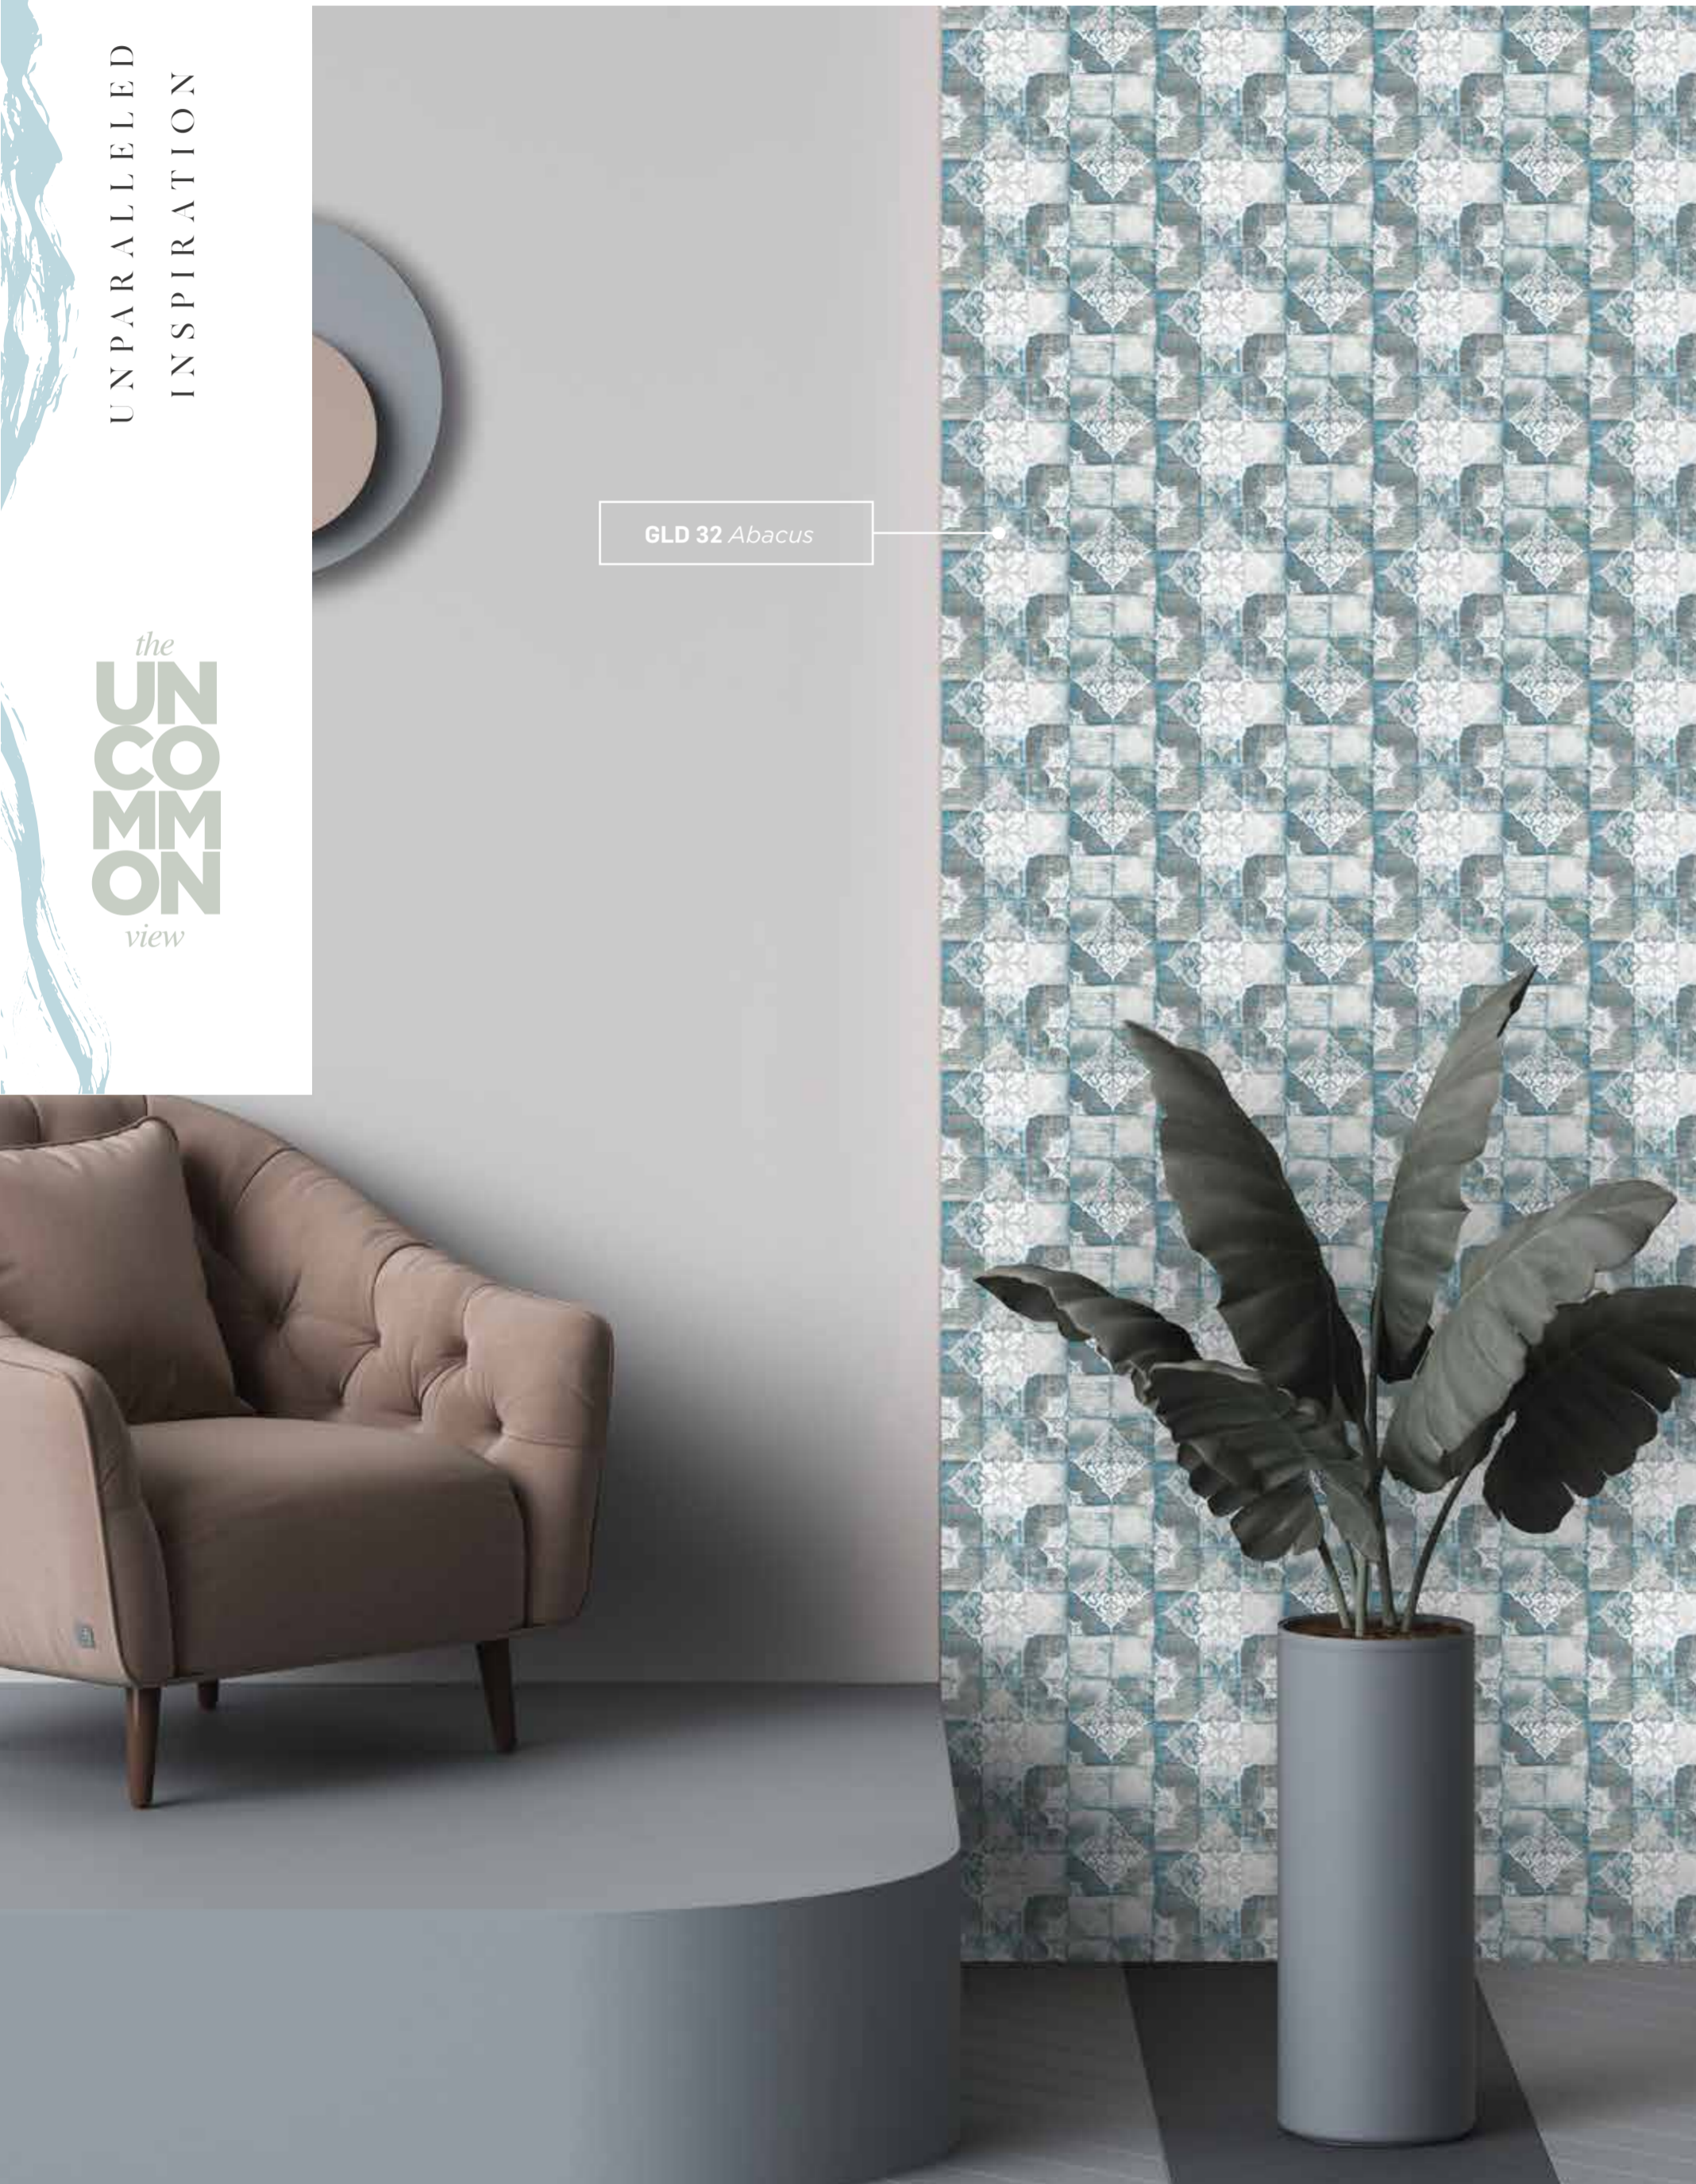

Rustic ornate Abacus
is a totaliser for your chattels.

UNPARALLELED
INSPIRATION

the
OMCON
ON
view