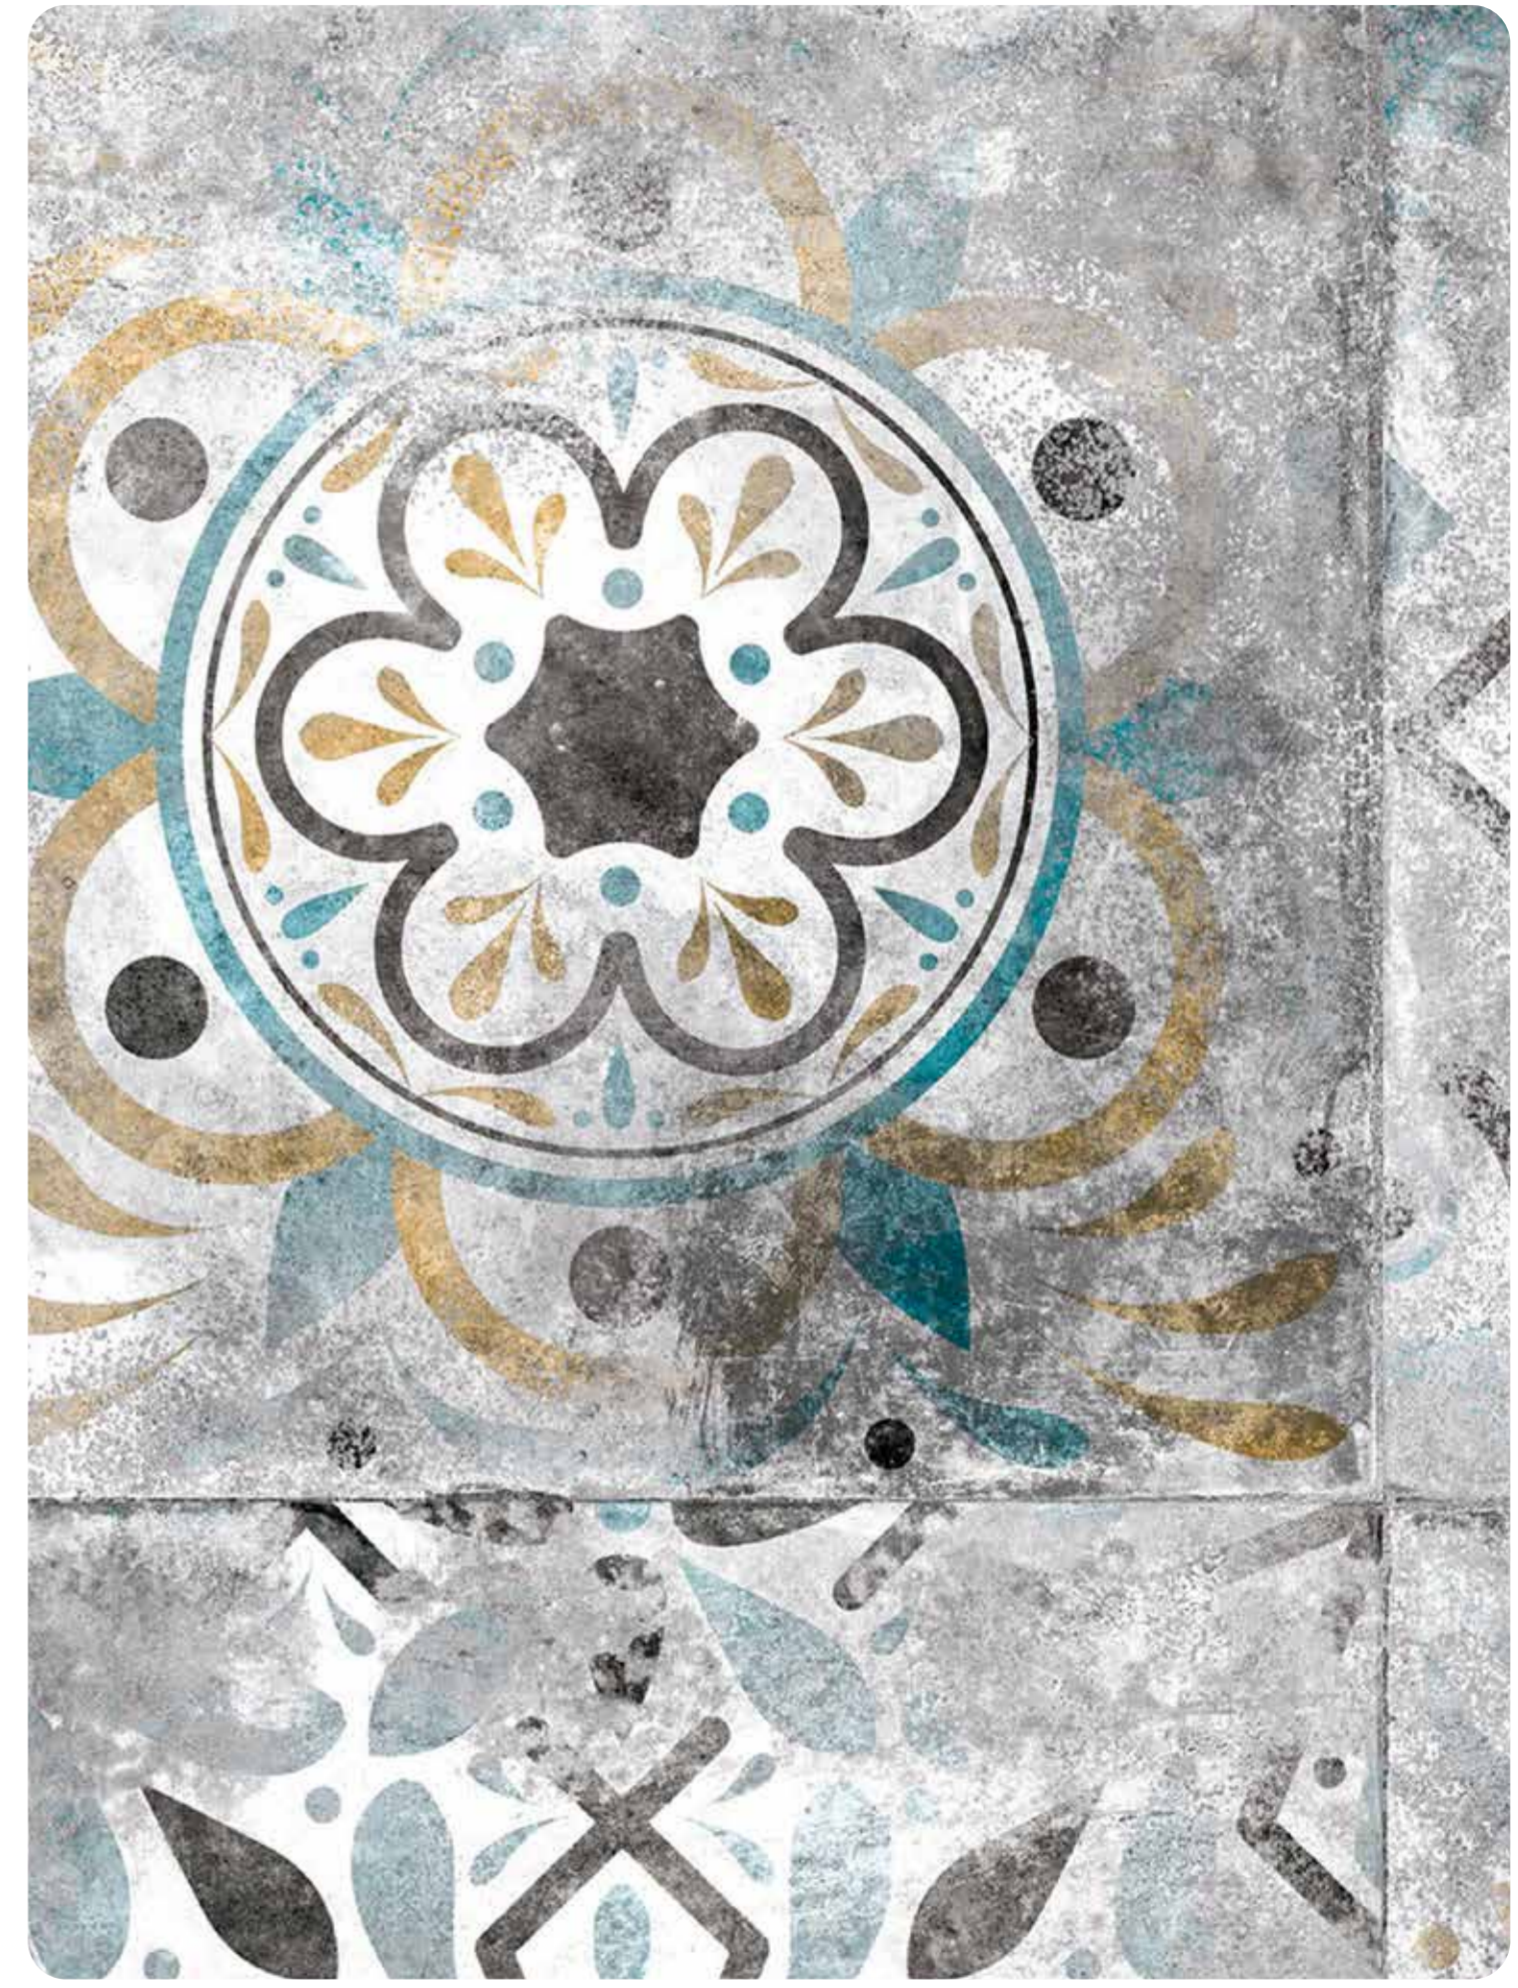

Multi tile designs with exquisite mandala artwork creates an memorable Smog experience.

UNPARALLELED
INSPIRATION

the
COMMON
view

WVD 20 Smog