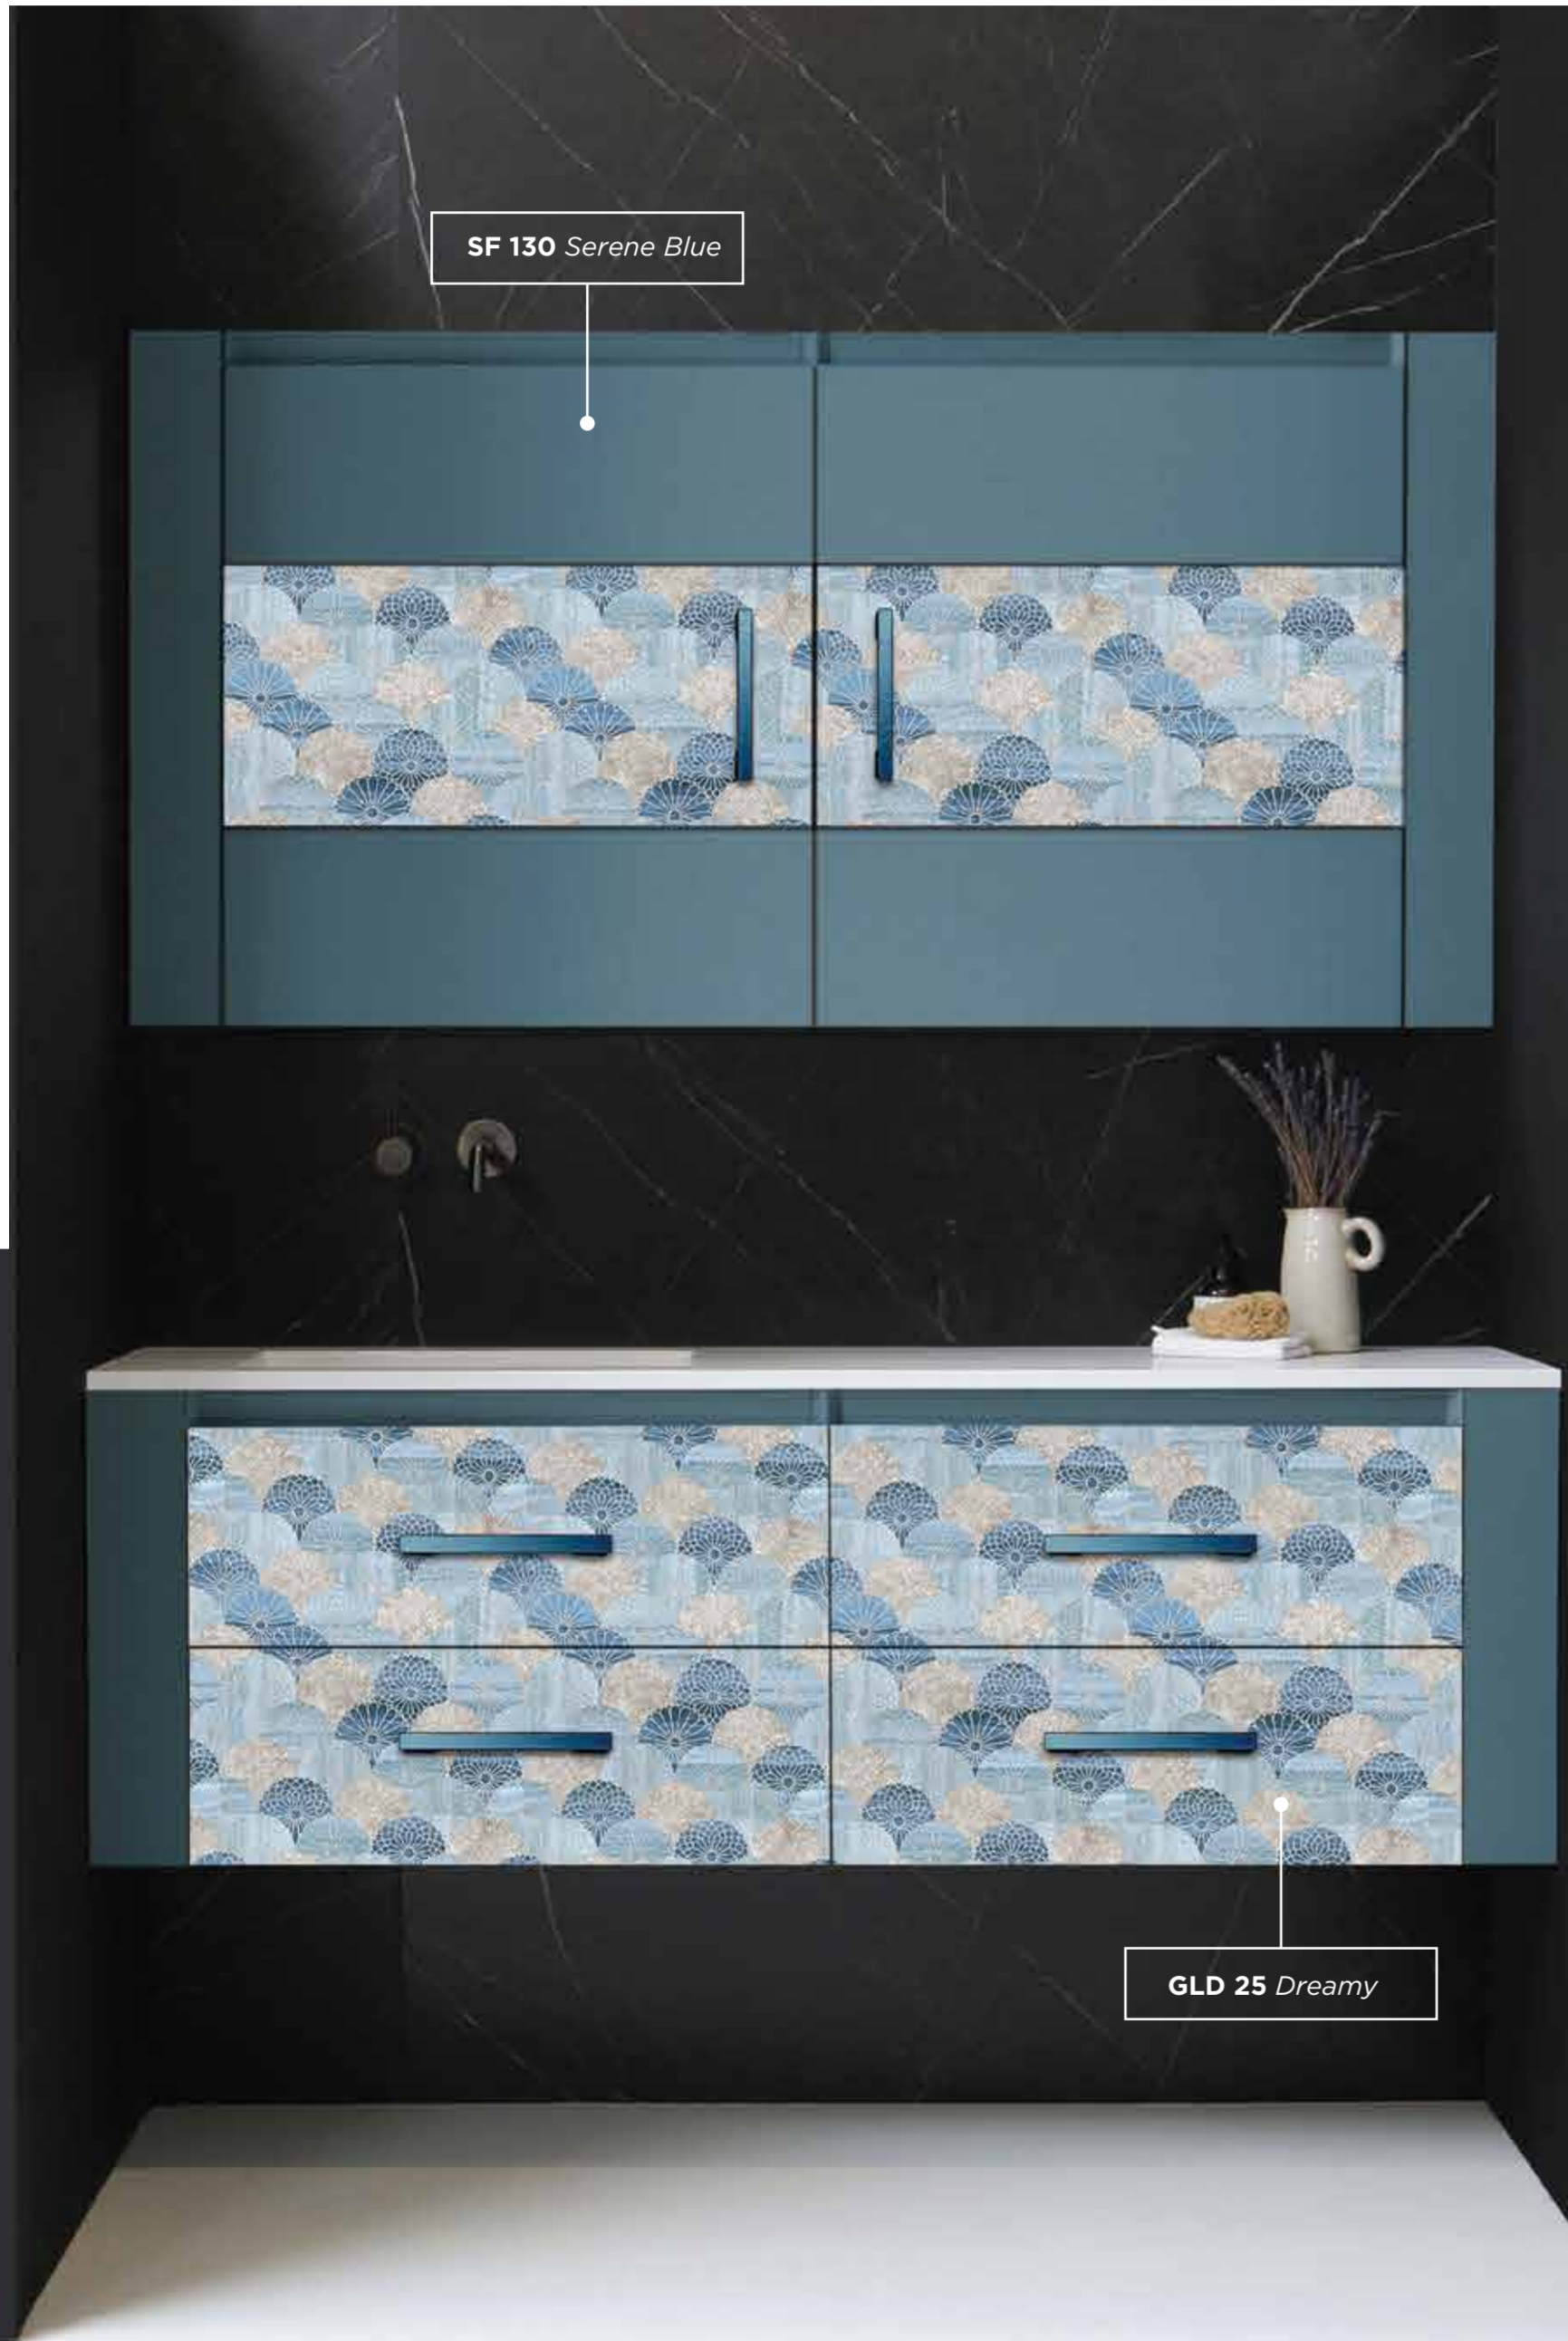

LTD 17 Estoile

SF 146 Shore

LT 137 Rustic Orange

SF 111 Irish Cream

Astral admiration with dreamy methods in a illusory

UNPARALLELED
INSPIRATION

the
COMMON
view

SF 130 *Serene Blue*