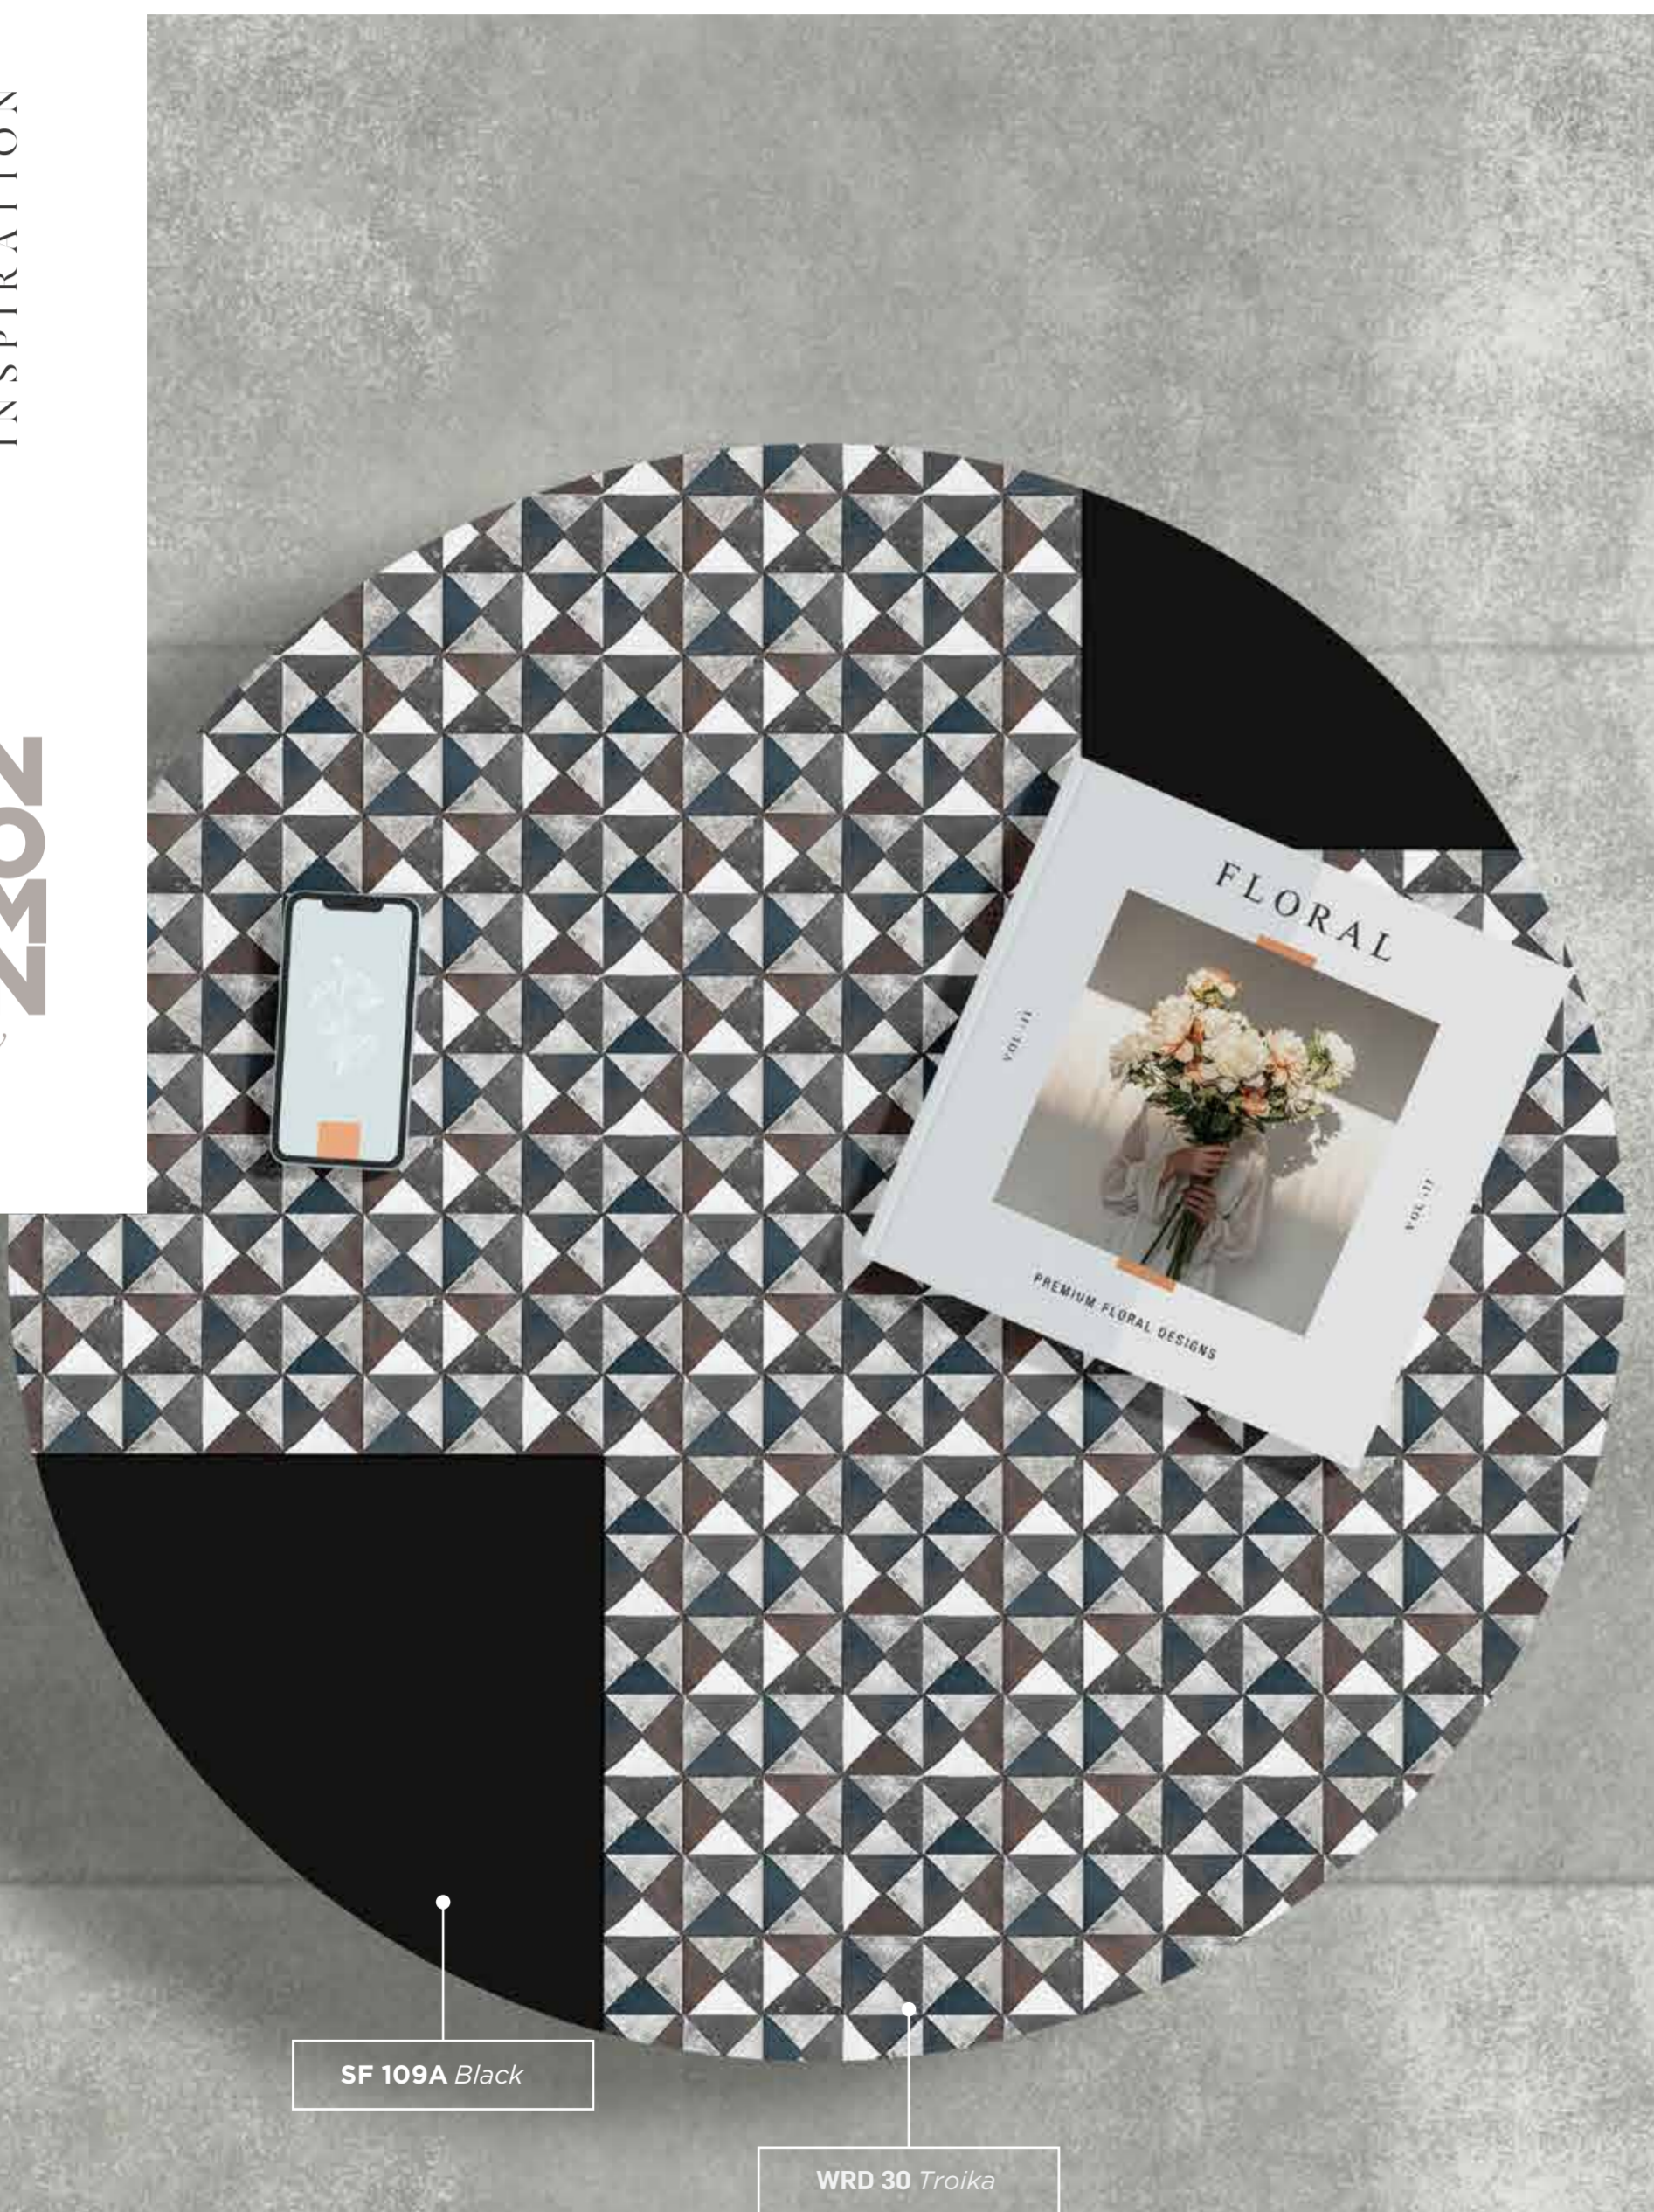

An elegant troika with striking underlying patterns

UNPARALLELED
INSPIRATION

the
OMGON
view

SF 109A Black

WRD 30 Troika