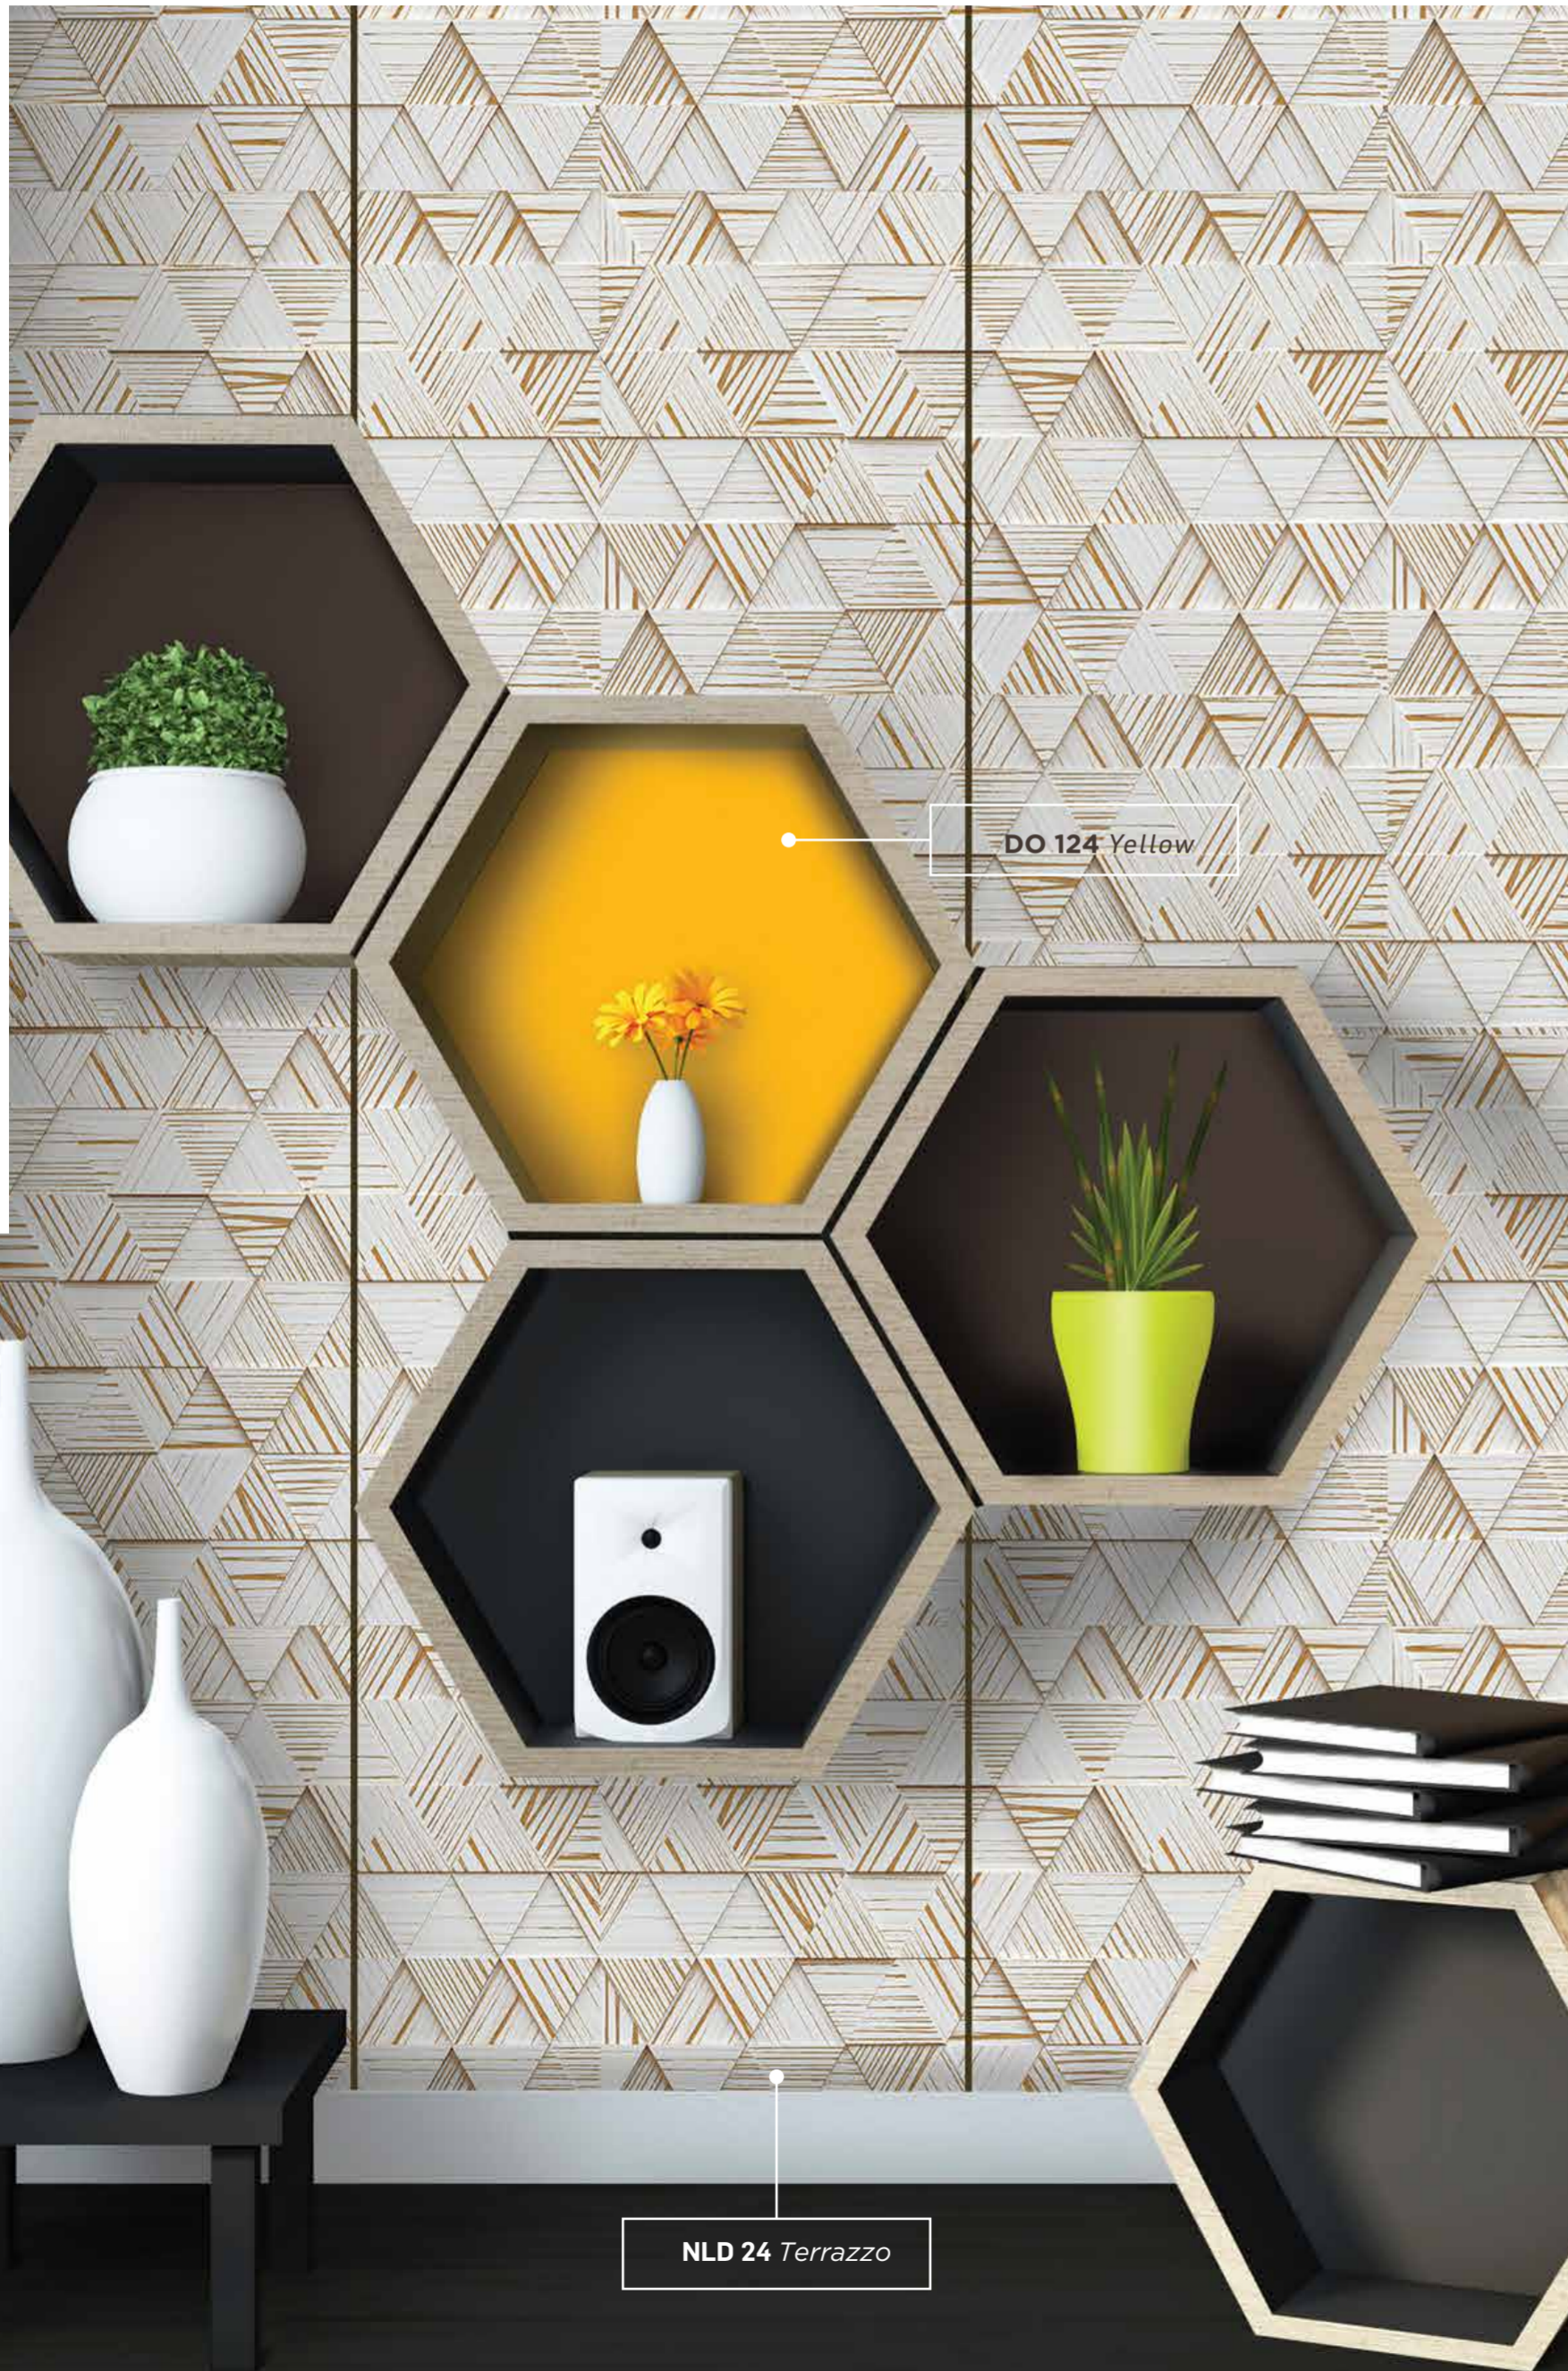

The gorgeous uneven triangular patterns of Terrazzo to highlight all your interior spaces

UNPARALLELED
INSPIRATION

the
COMMON
view

DO 124 Yellow

NLD 24 Terrazzo