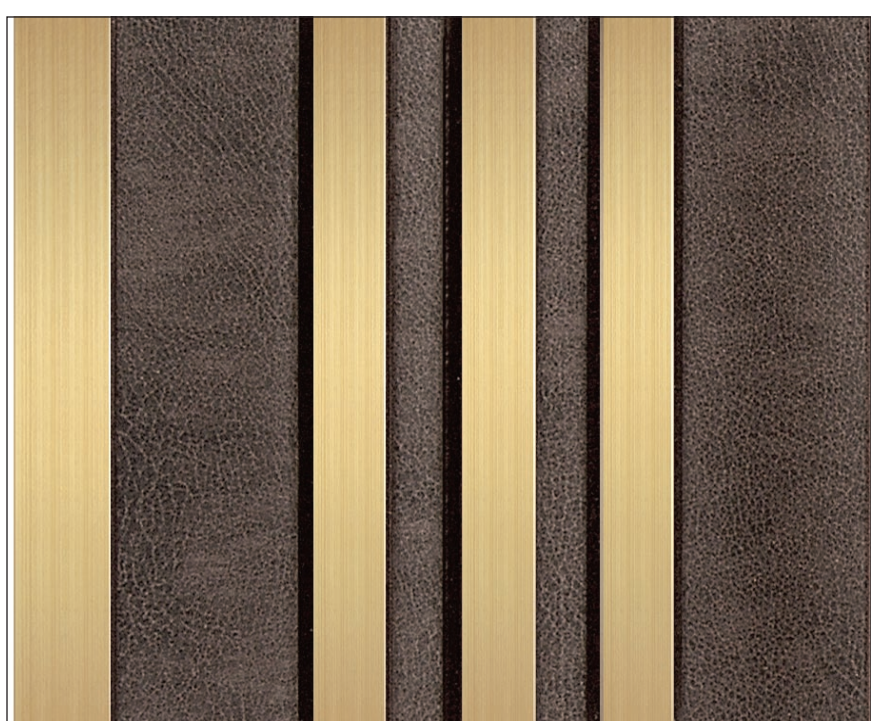

# Klysta

Charcoal Louvers

“DECORATE  
YOURSELF”

WE BRING TO YOU DESIGNS  
BEYOND YOUR IMAGINATION

KL - 411

8 feet x 5 inch

KL - 315

8 feet x 5 inch