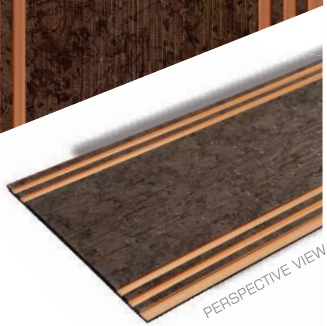

MADE IN KOREA

C- 7506

WHERE COMFORT MEETS LUXURY

CROSS SECTION IMAGE

Size: 8' x 1'
Thickness: 8mm

PERSPECTIVE VIEW

C- 7507

PERSPECTIVE VIEW