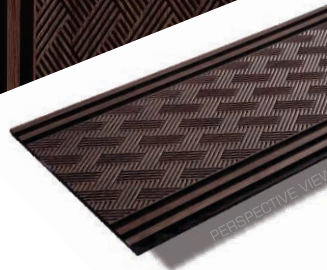

CROSS SECTION IMAGE

Size: 8' x 1'
Thickness: 8mm

Durable

D- 8501