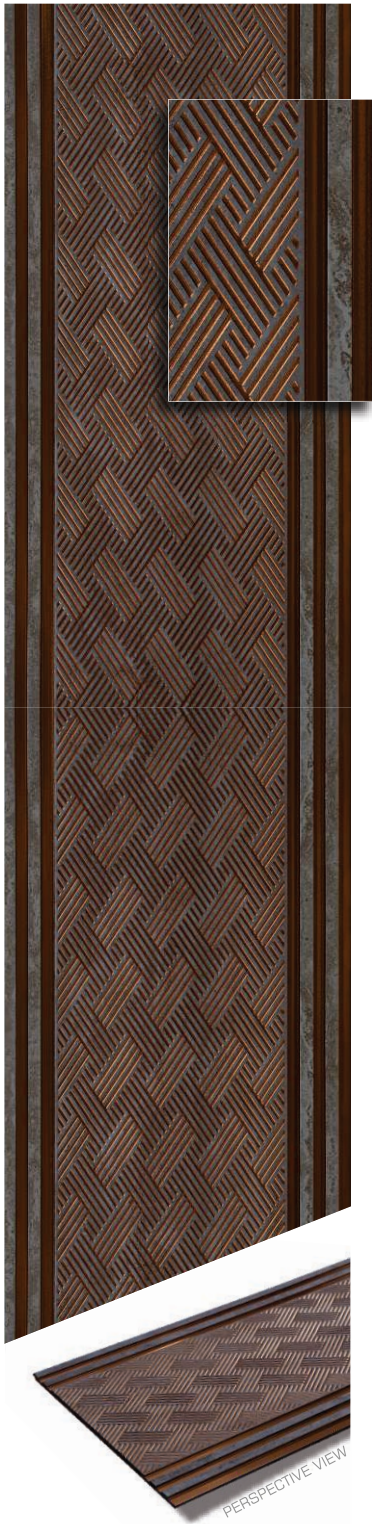

D- 8504

CROSS SECTION IMAGE

Size: 8' x 1' | Thickness: 8mm