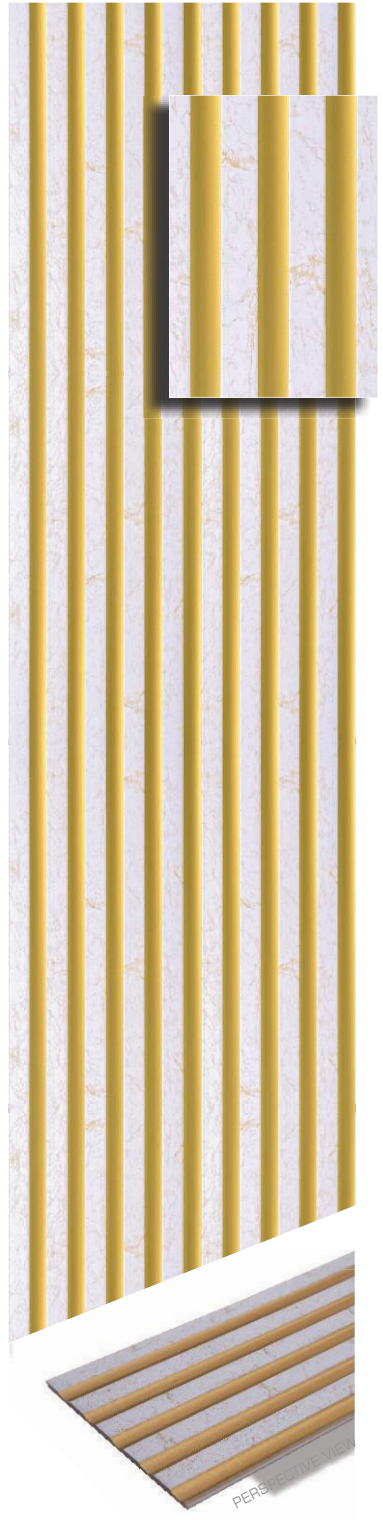

A- 5504

A- 5505

A- 5506

A- 5507

A- 5508

A- 5509

A- 5510

A- 5511

E- 9501

E- 9502

E- 9503

E- 9504

E- 9505

E- 9506

E- 9507

E- 9508

Size: 8' x 1'
Thickness: 8mm

klysta
LOUVERS

CROSS SECTION IMAGE

Size: 8' x 1'
Thickness: 8mm

MADE IN KOREA

A- 5503

A- 5504

A- 5505

A- 5506

CROSS SECTION IMAGE

Size: 8' x 1' | Thickness: 8mm

Composition

plank & charcoal

Premium outcome of two product.
It's composition of planks & charcoal.
Milan is a great addition to any space.

MADE IN KOREA