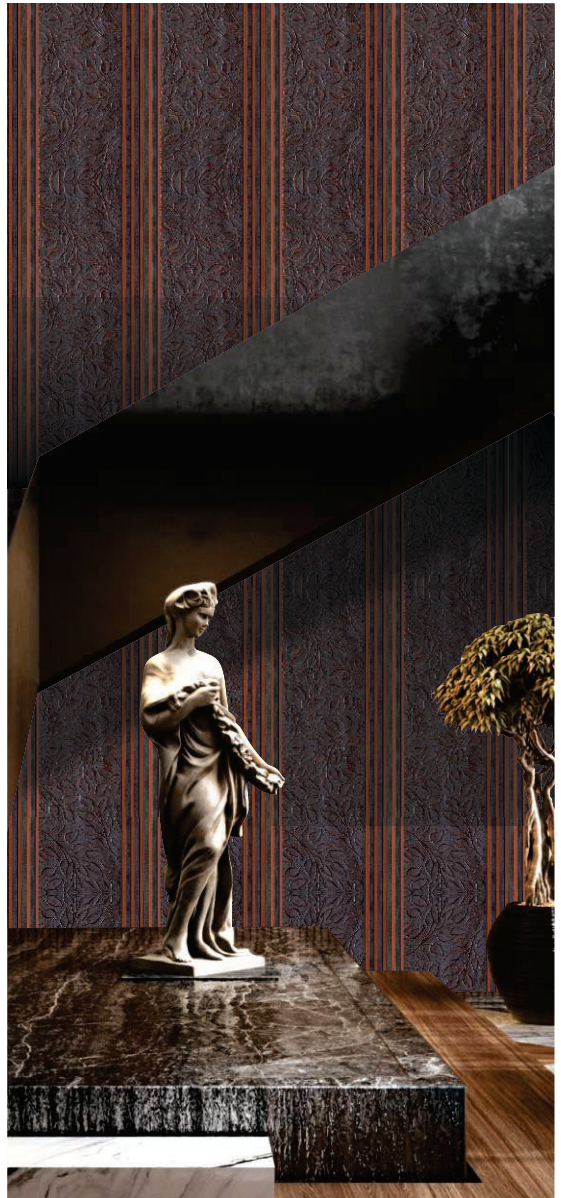

PERSPECTIVE VIEW

E- 9505

*Easy
Installation*

CROSS SECTION IMAGE

Size: 8' x 1'
Thickness: 8mm