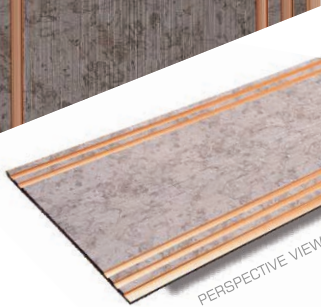

PERSPECTIVE VIEW

C- 7508