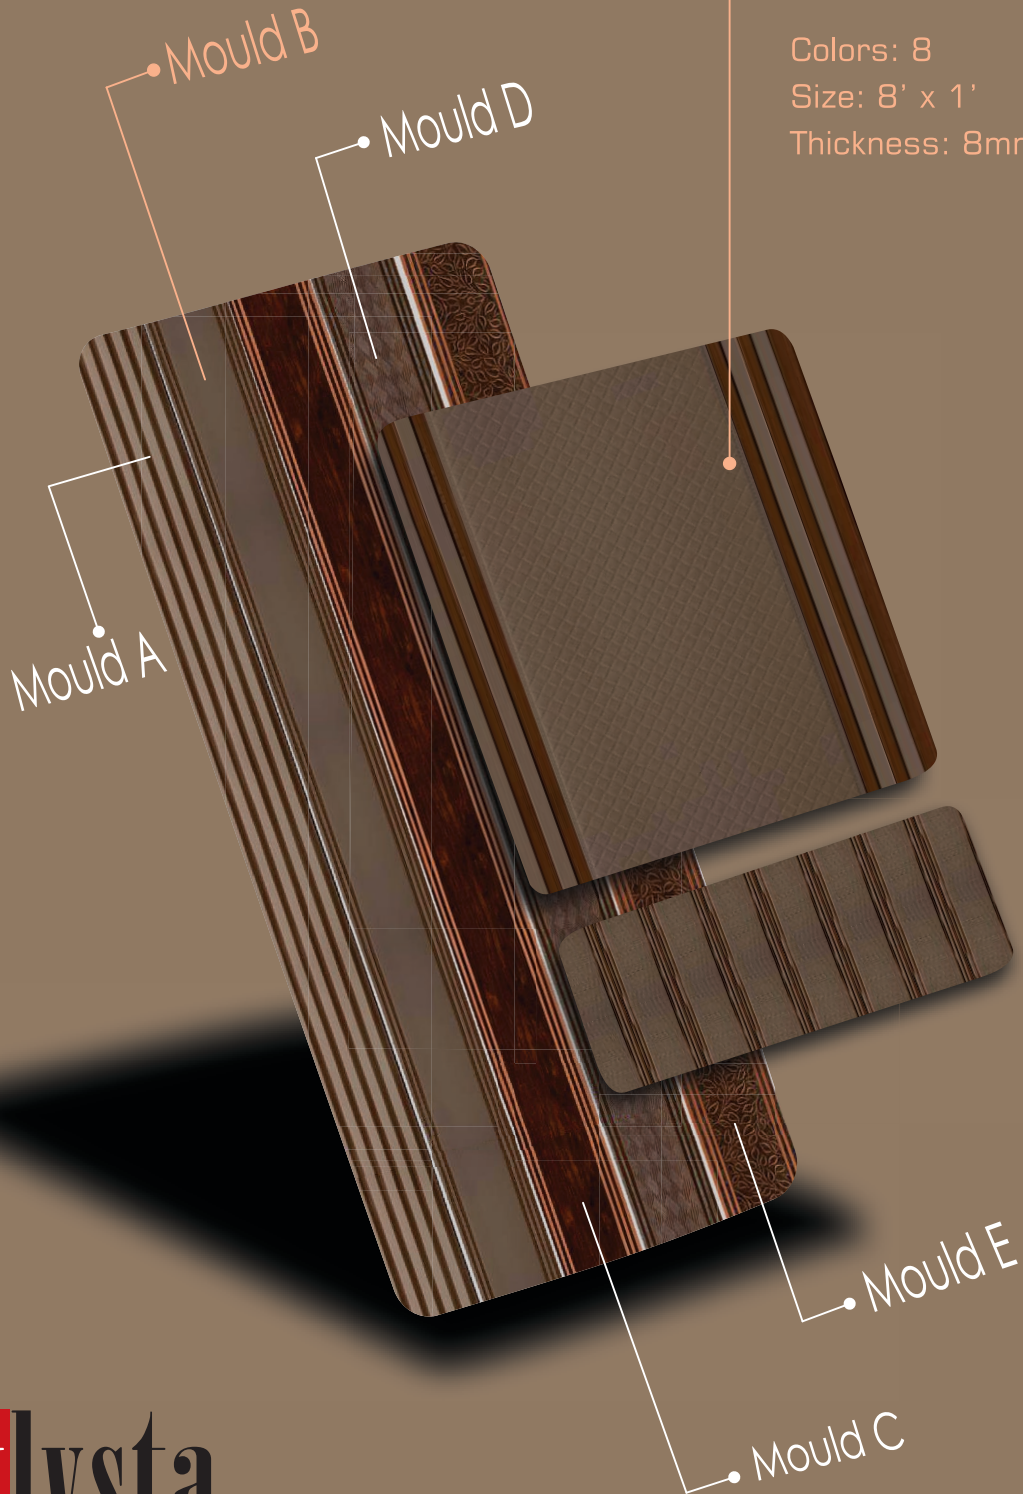

B SERIES

Colors: 8

Size: 8' x 1'

Thickness: 8mm