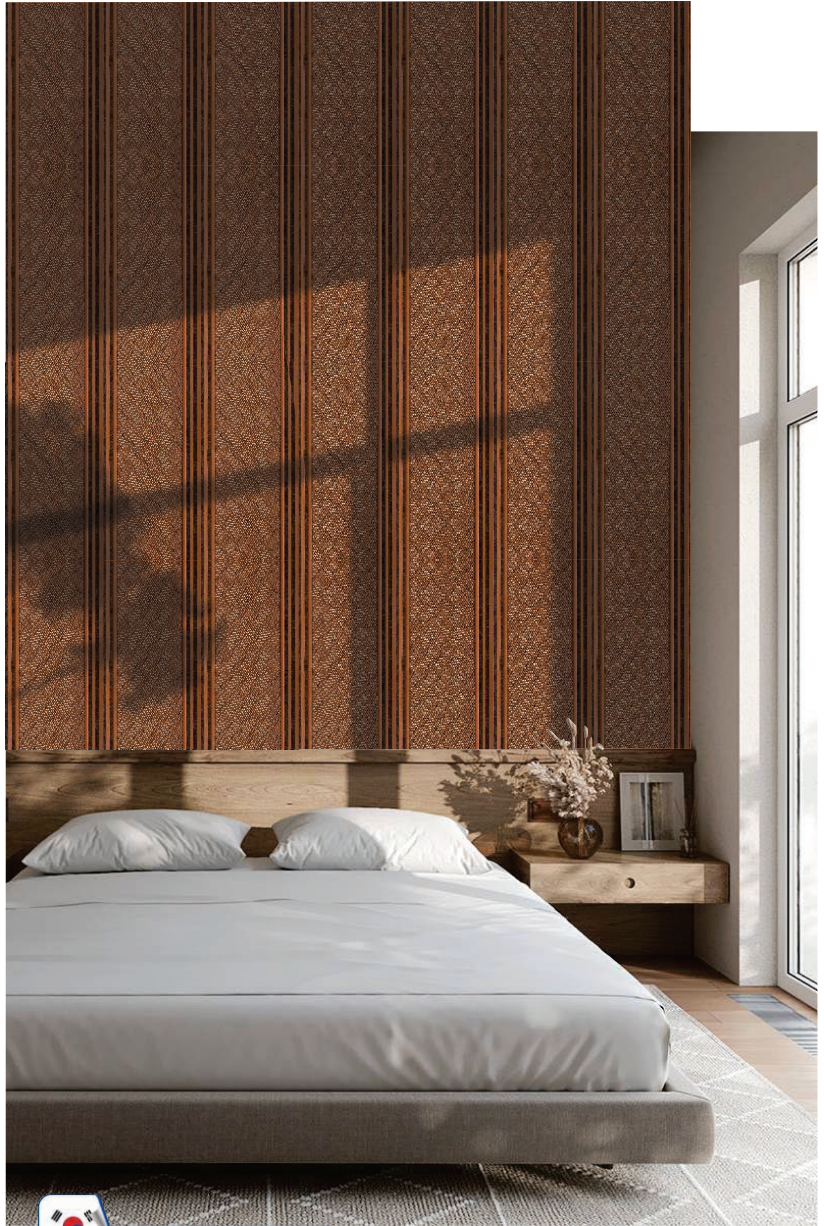

MADE IN KOREA

CROSS SECTION IMAGE

Size: 8' x 1'

Thickness: 8mm