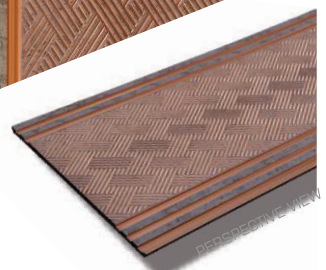

CROSS SECTION IMAGE

Size: 8' x 1'
Thickness: 8mm

Durable

D- 8502