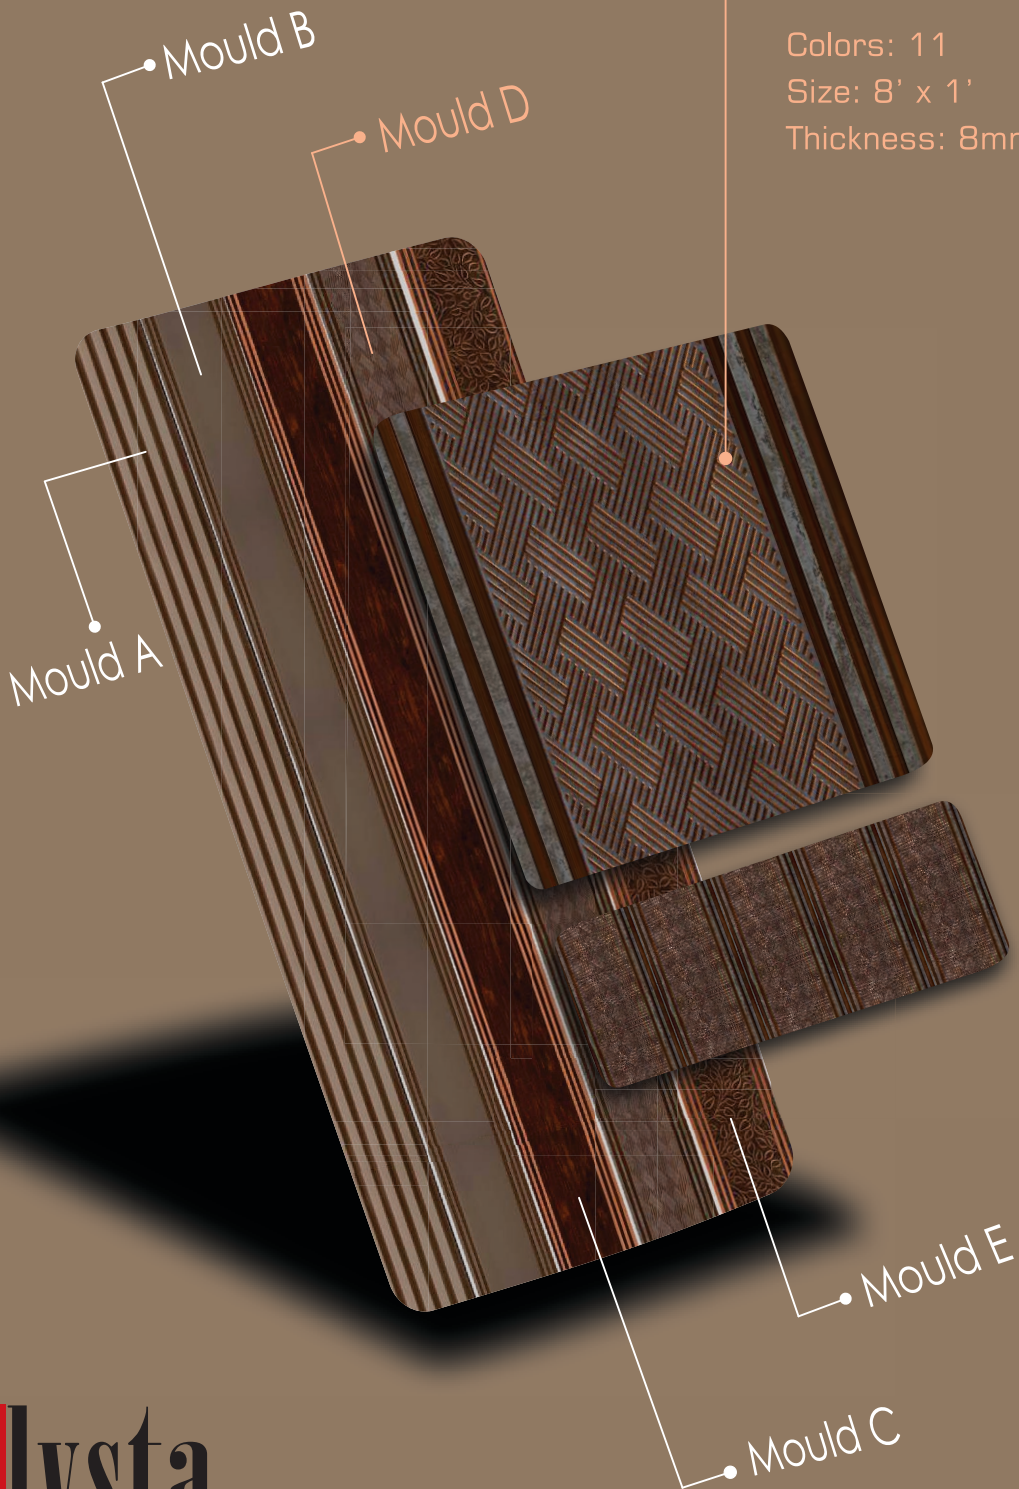

C- 7508

MADE IN KOREA

D SERIES

Colors: 11

Size: 8' x 1'

Thickness: 8mm

CROSS SECTION IMAGE

Size: 8' x 1'
Thickness: 8mm

Durable

D- 8501

D- 8502

MADE IN KOREA

CROSS SECTION IMAGE

Size: 8' x 1'

Thickness: 8mm

PERSPECTIVE VIEW