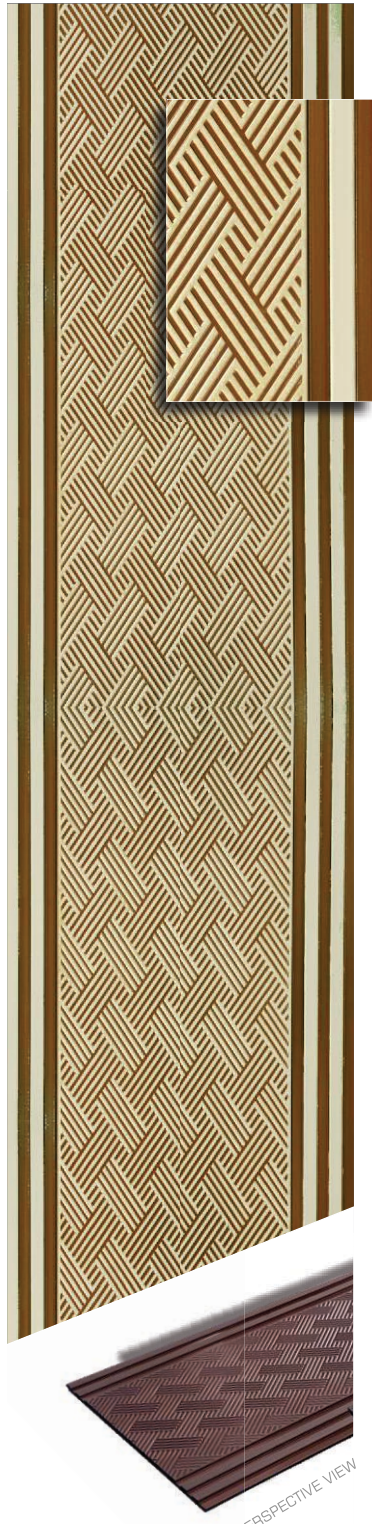

D- 8505

CROSS SECTION IMAGE

Size: 8' x 1' | Thickness: 8mm