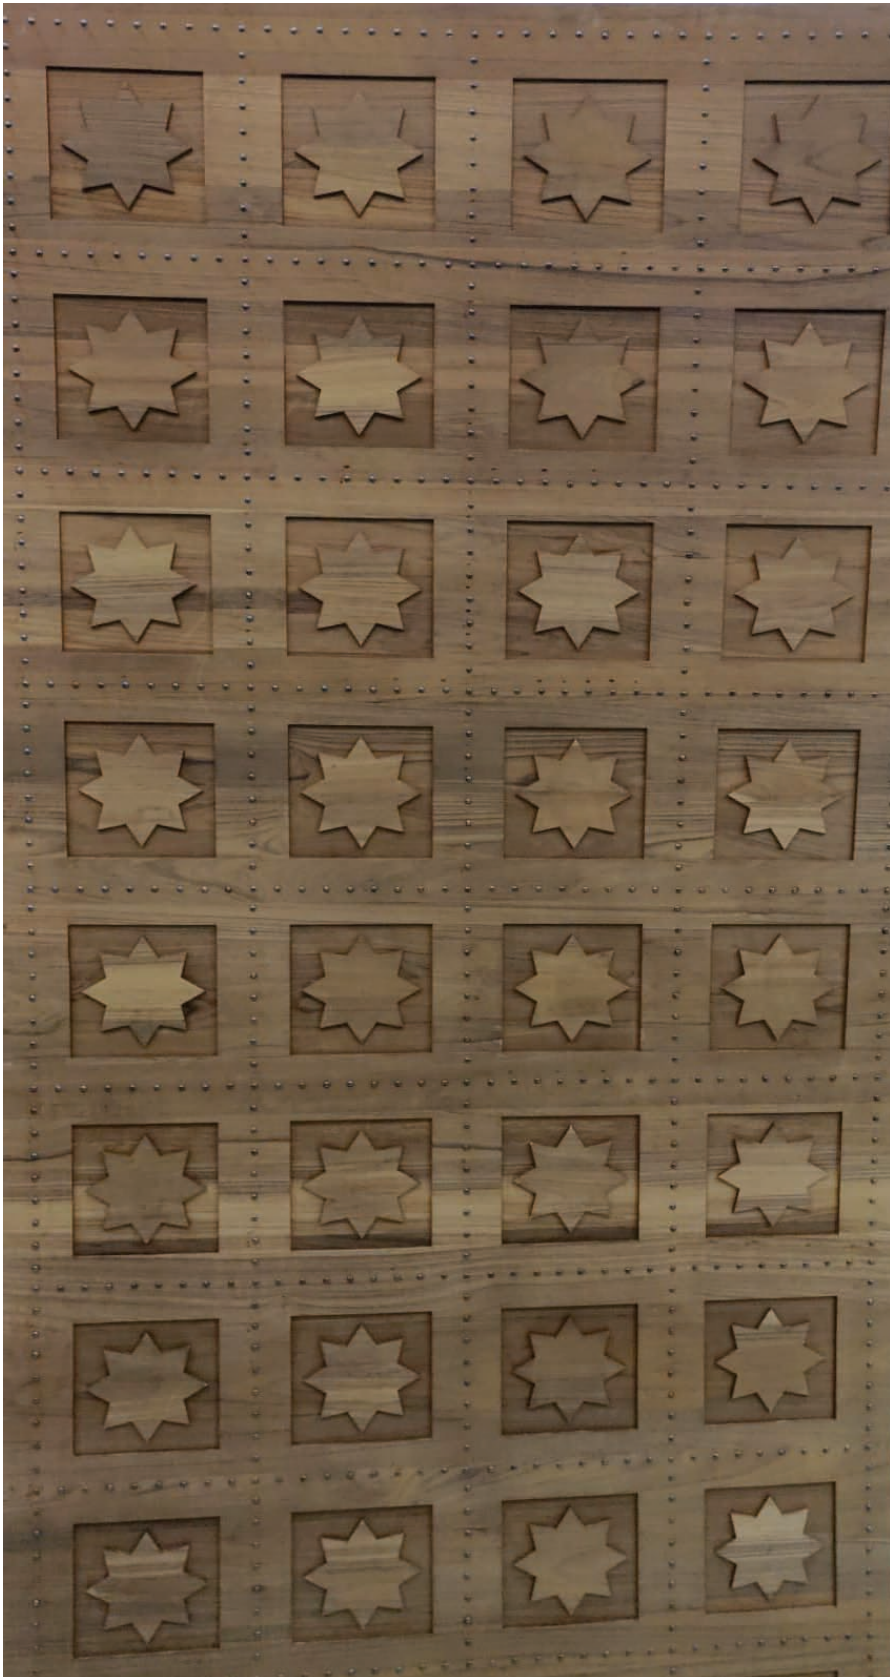

# MOTIF

COLLECTIONS

Presenting the Latest Collection of Veneers Panel

Available Size : 8 Feet x 4 feet

Thickness : 8 mm

Available Size : 8 Feet x 4 feet

Thickness : 8 mm

Available Size : 8 Feet x 4 feet

Thickness : 8 mm

Available Size : 8 Feet x 4 feet

Thickness : 8 mm

Available Size : 8 Feet x 4 feet

Thickness : 8 mm

Available Size : 8 Feet x 4 feet

Thickness : 8 mm

MOTIF  
COLLECTIONS

MK - 1006

Available Size : 8 Feet x 4 feet

Thickness : 8 mm

Available Size : 8 Feet x 4 feet

Thickness : 8 mm

Available Size : 8 Feet x 4 feet

Thickness : 8 mm

Available Size : 8 Feet x 4 feet

Available Size : 8 Feet x 4 feet

Thickness : 8 mm

Available Size : 8 Feet x 4 feet

Thickness : 8 mm

Available Size : 8 Feet x 4 feet

Thickness : 8 mm

Available Size : 8 Feet x 4 feet

Thickness : 8 mm