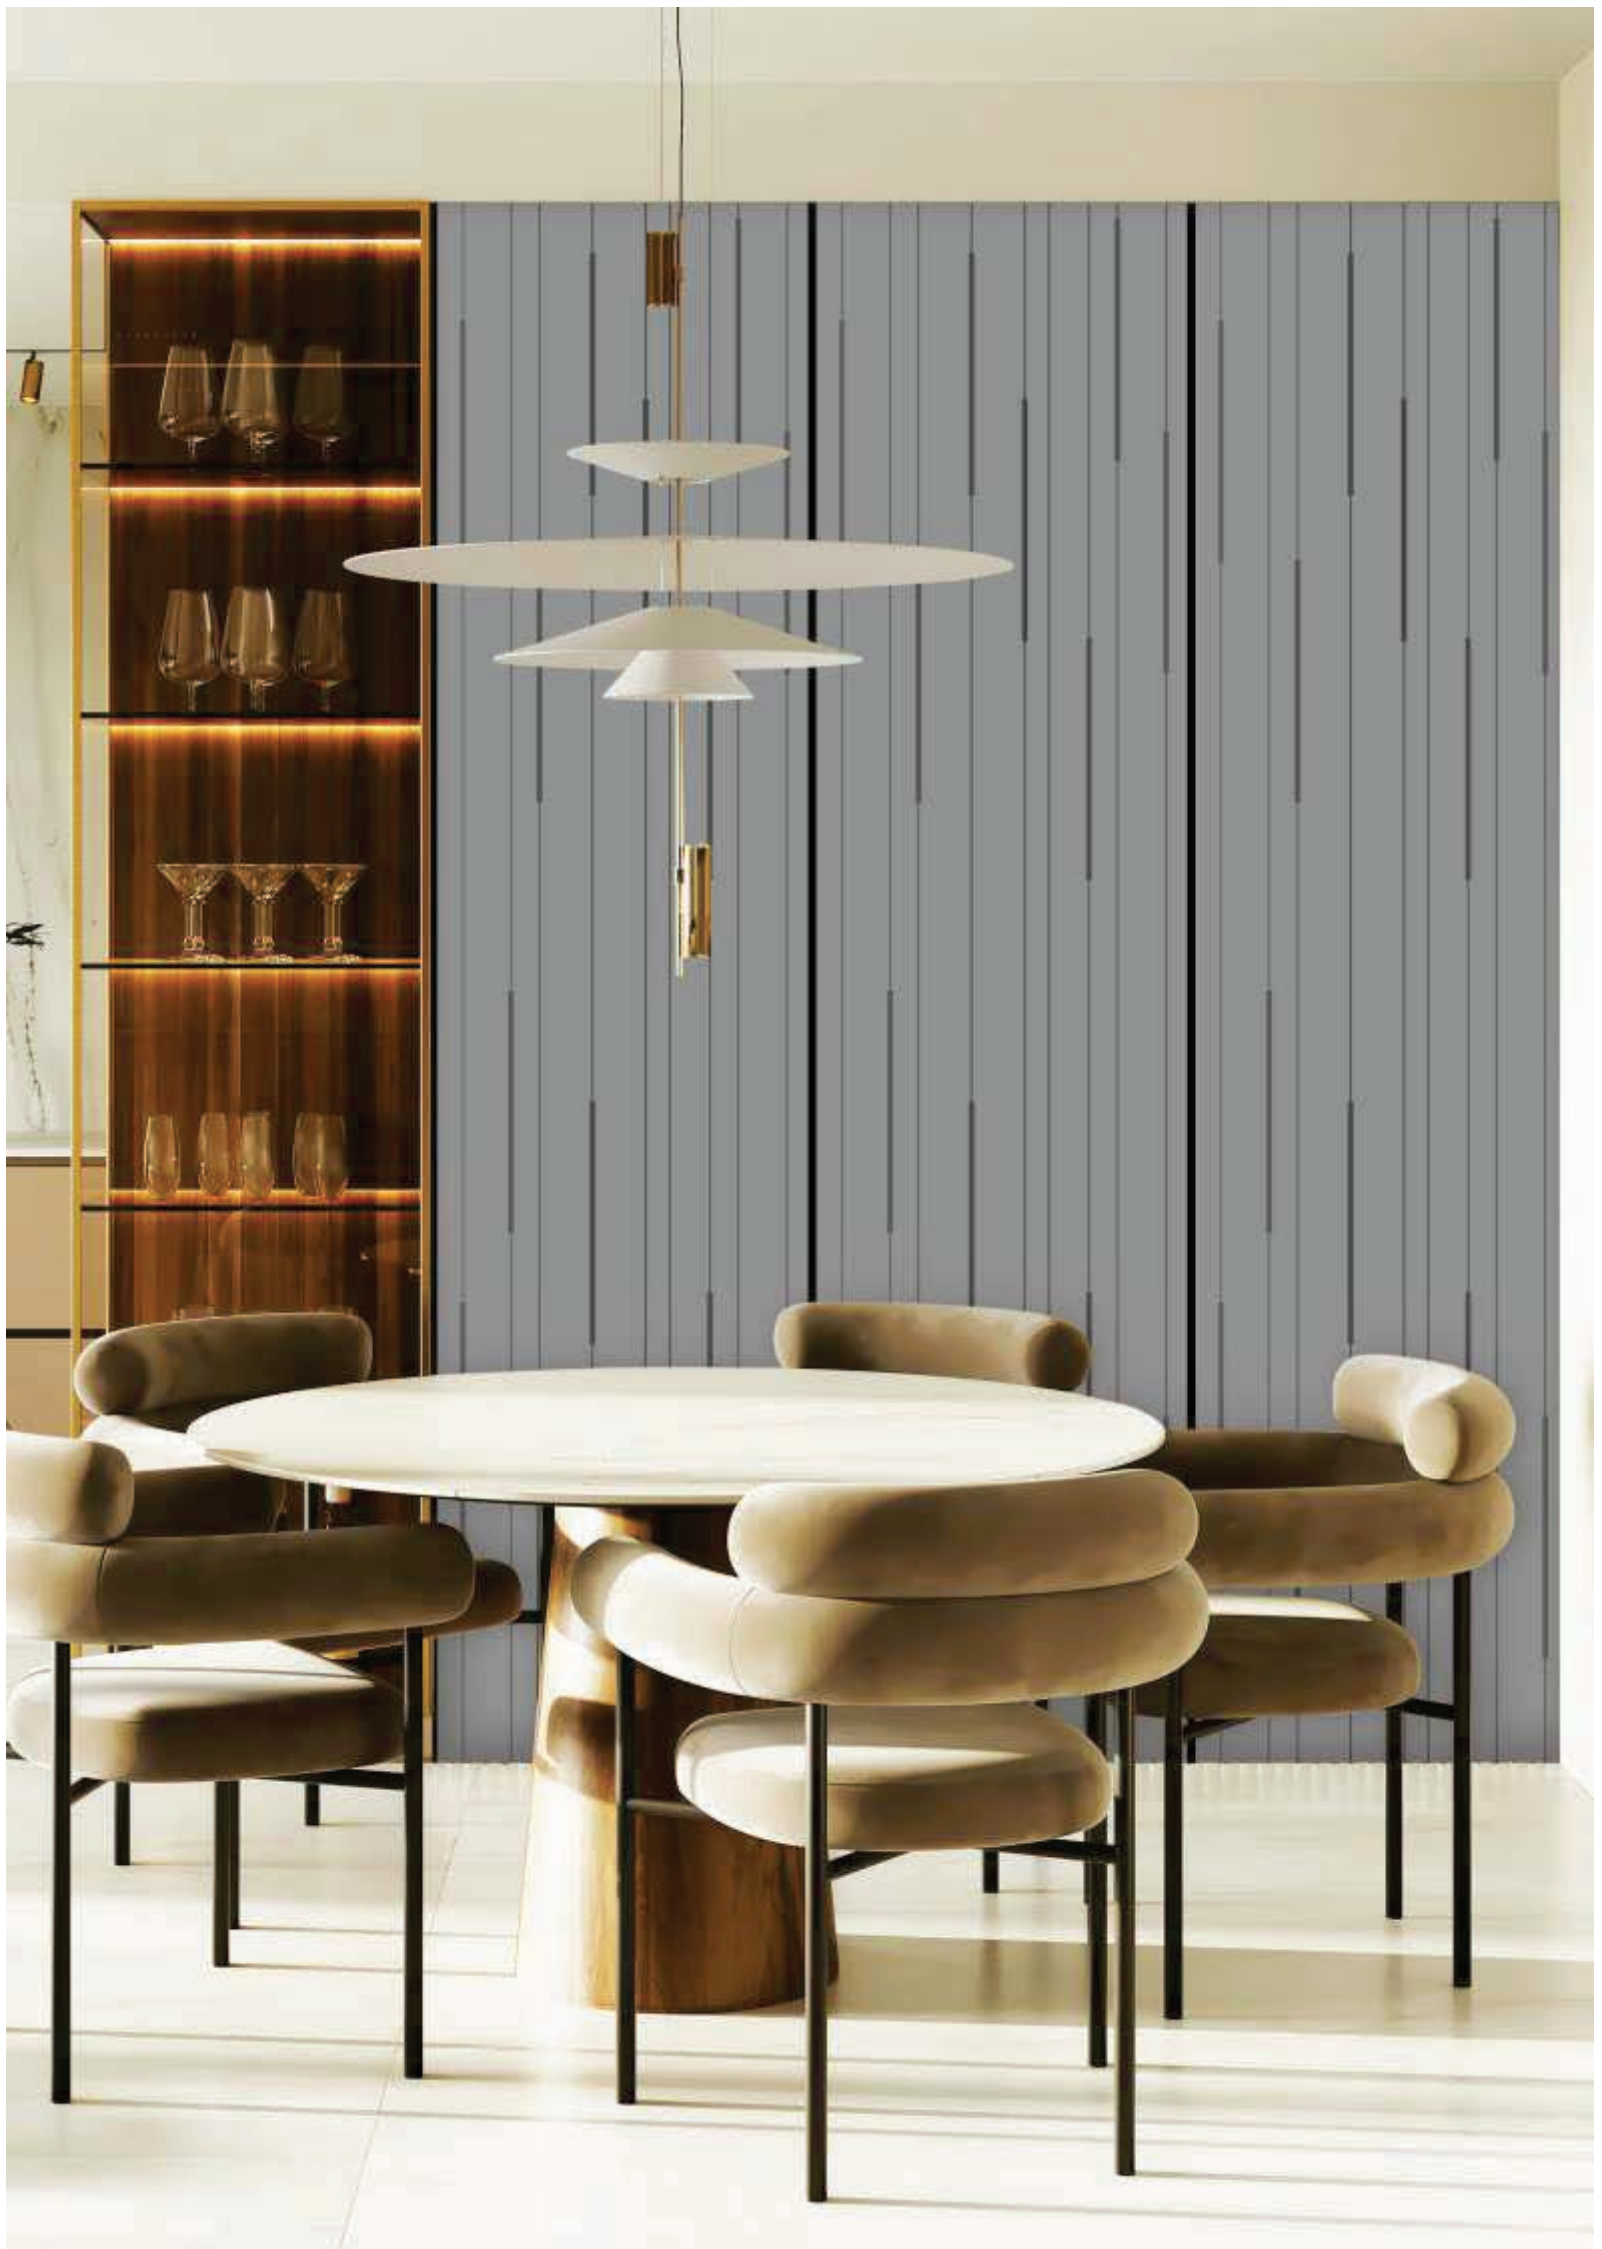

fantastic

**MU - 6032**  
Copper Mirror

**MU - 6033**  
Gold Mirror

ACTUAL SHEET VIEW 2440mm (8 Ft) X 609mm (2 Ft)

*There can be variation in material from different batches. It is advised to use same batch material to avoid colour variations. Actual colours of the laminates sheet may vary from this brochure.*

COOL

**MU - 6034**

Grey Mirror

**MU - 6035**

Rose Gold Mirror

ACTUAL SHEET VIEW 2440mm (8 Ft) X 609mm (2 Ft)

*There can be variation in material from different batches. It is advised to use same batch material to avoid colour variations. Actual colours of the laminates sheet may vary from this brochure.*