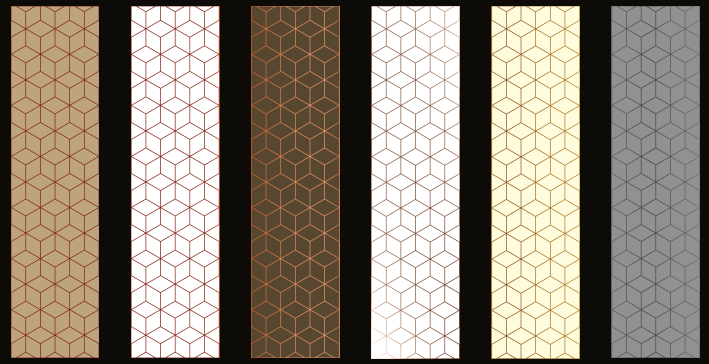

INDEX

ACTUAL SHEET VIEW 2440mm (8 Ft) X 609mm (2 Ft)

There can be variation in material from different batches. It is advised to use same batch material to avoid colour variations. Actual colours of the laminates sheet may vary from this brochure.