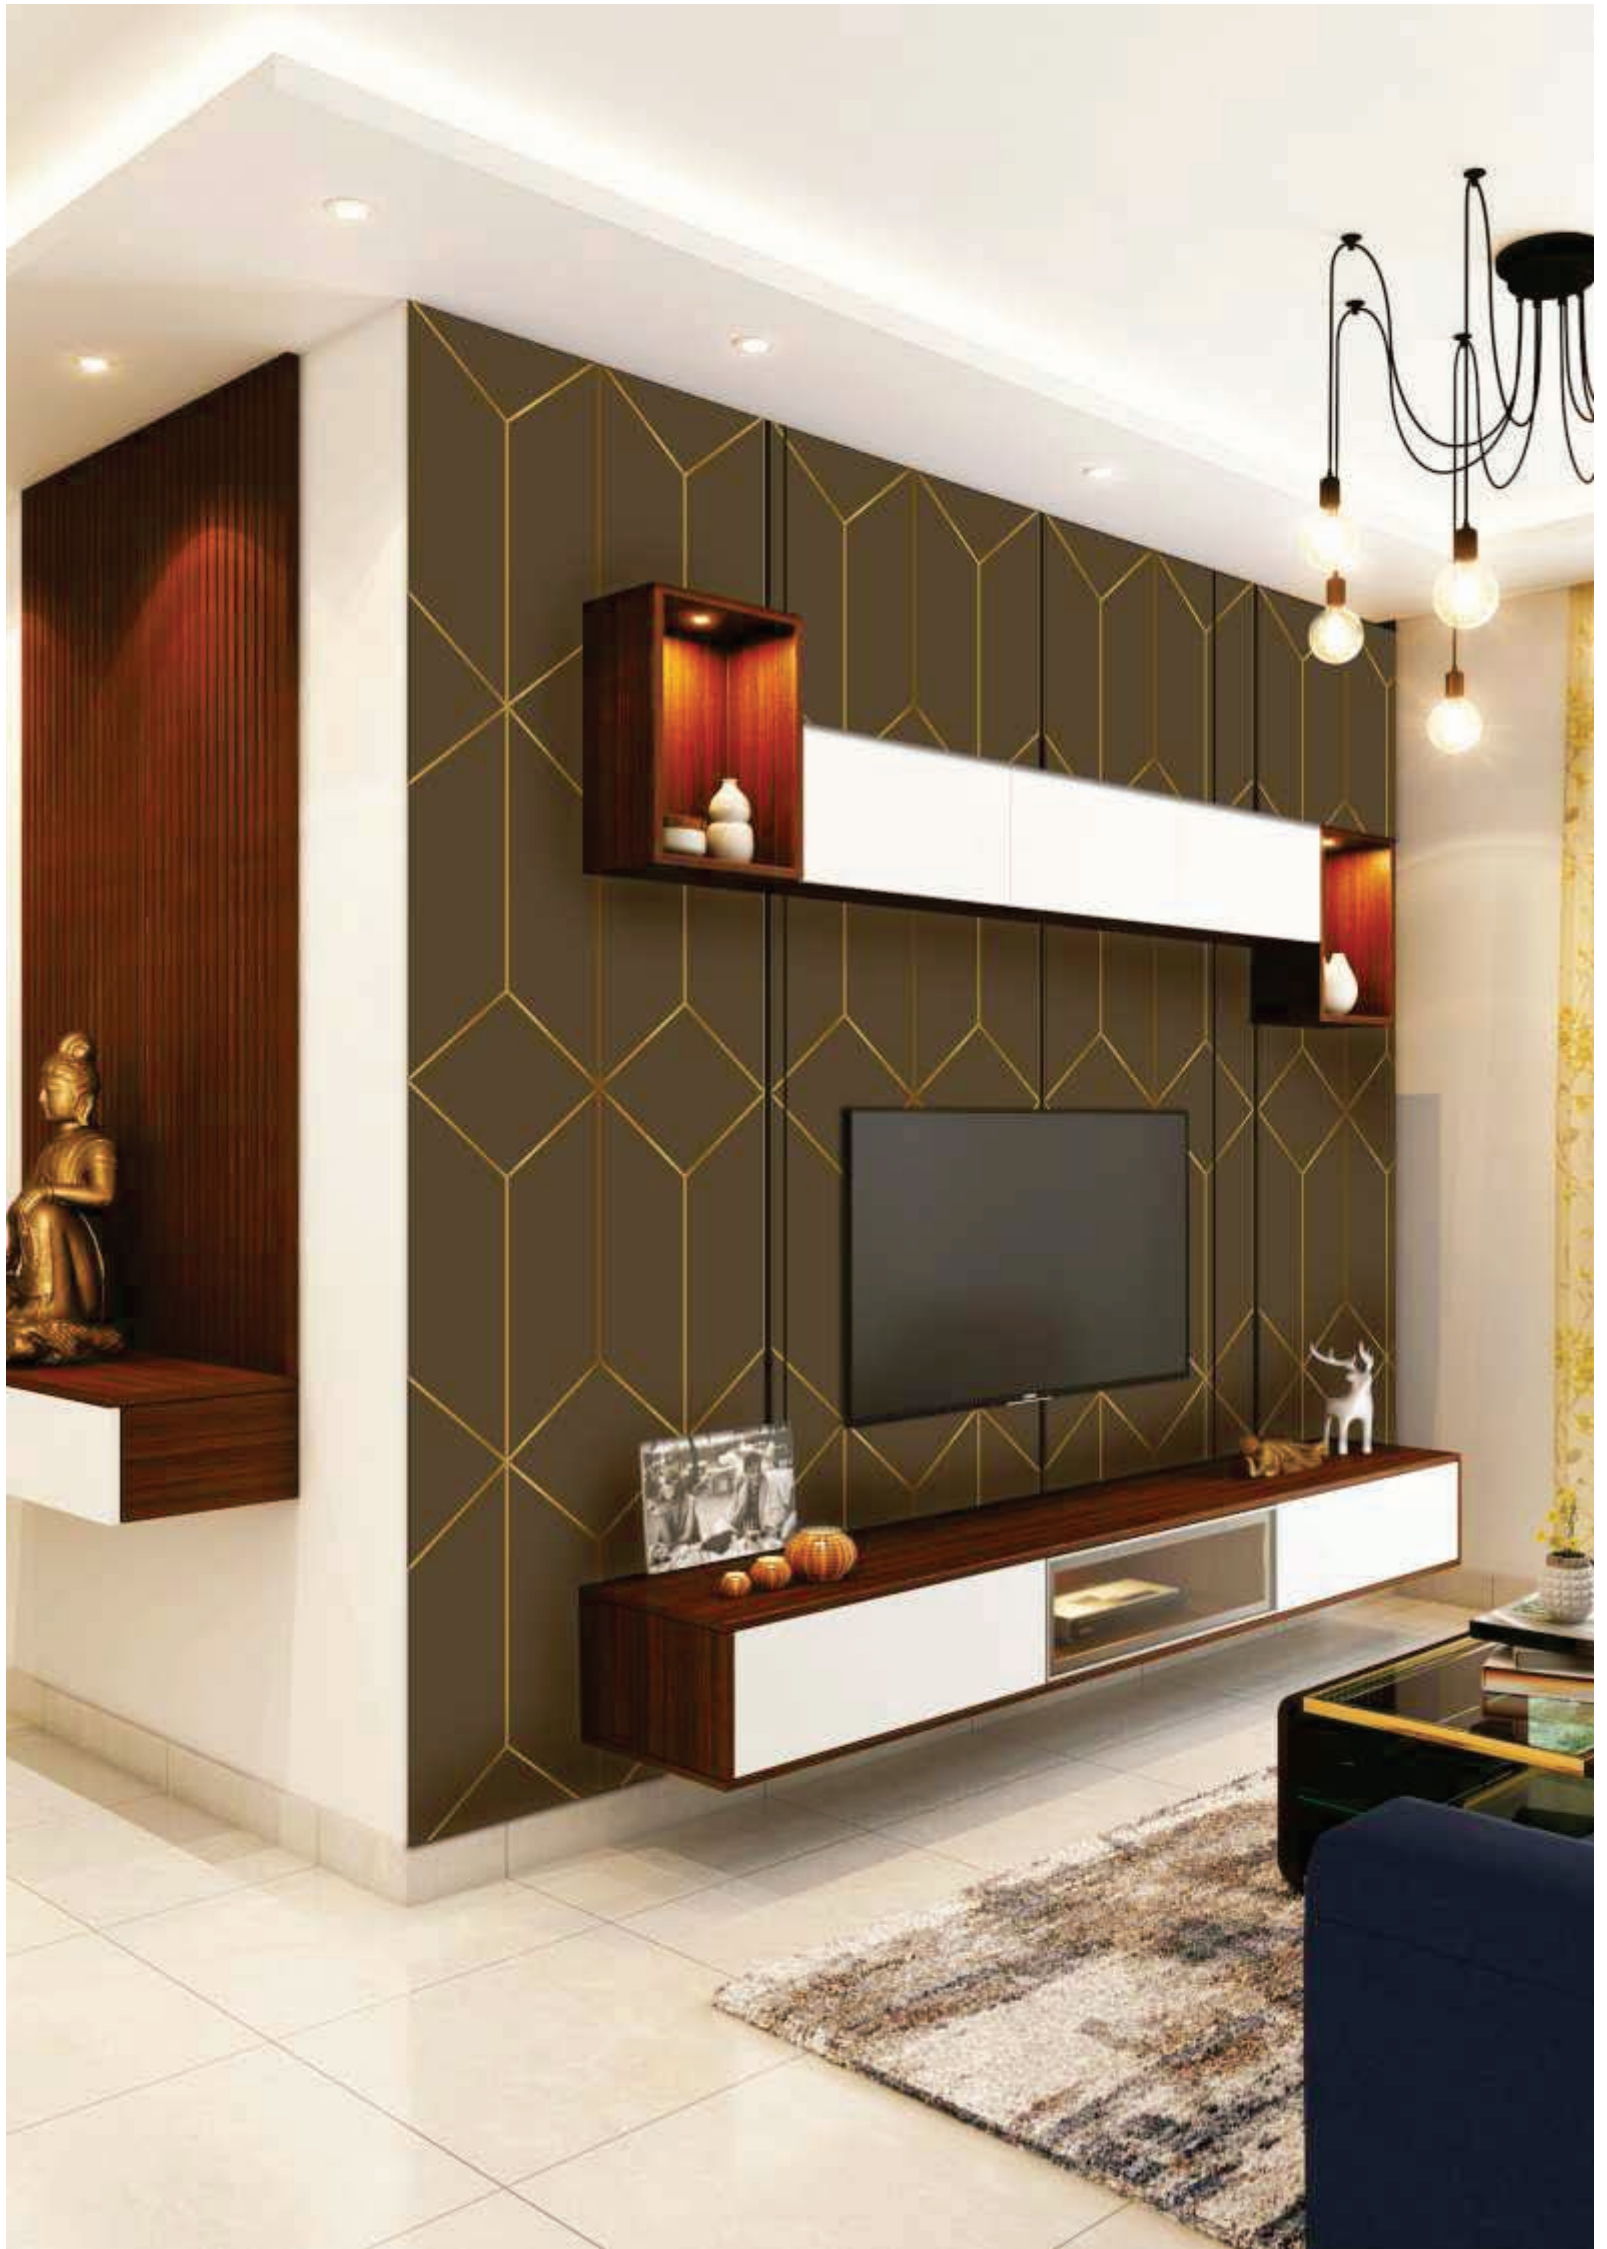

smart

**MU - 6009**  
Copper Mirror

**MU - 6010**  
Copper Mirror

ACTUAL SHEET VIEW 2440mm (8 Ft) X 609mm (2 Ft)

*There can be variation in material from different batches. It is advised to use same batch material to avoid colour variations. Actual colours of the laminates sheet may vary from this brochure.*

elegant

**MU - 6011**  
Copper Mirror

**MU - 6012**  
Gold Mirror

ACTUAL SHEET VIEW 2440mm (8 Ft) X 609mm (2 Ft)

*There can be variation in material from different batches. It is advised to use same batch material to avoid colour variations. Actual colours of the laminates sheet may vary from this brochure.*