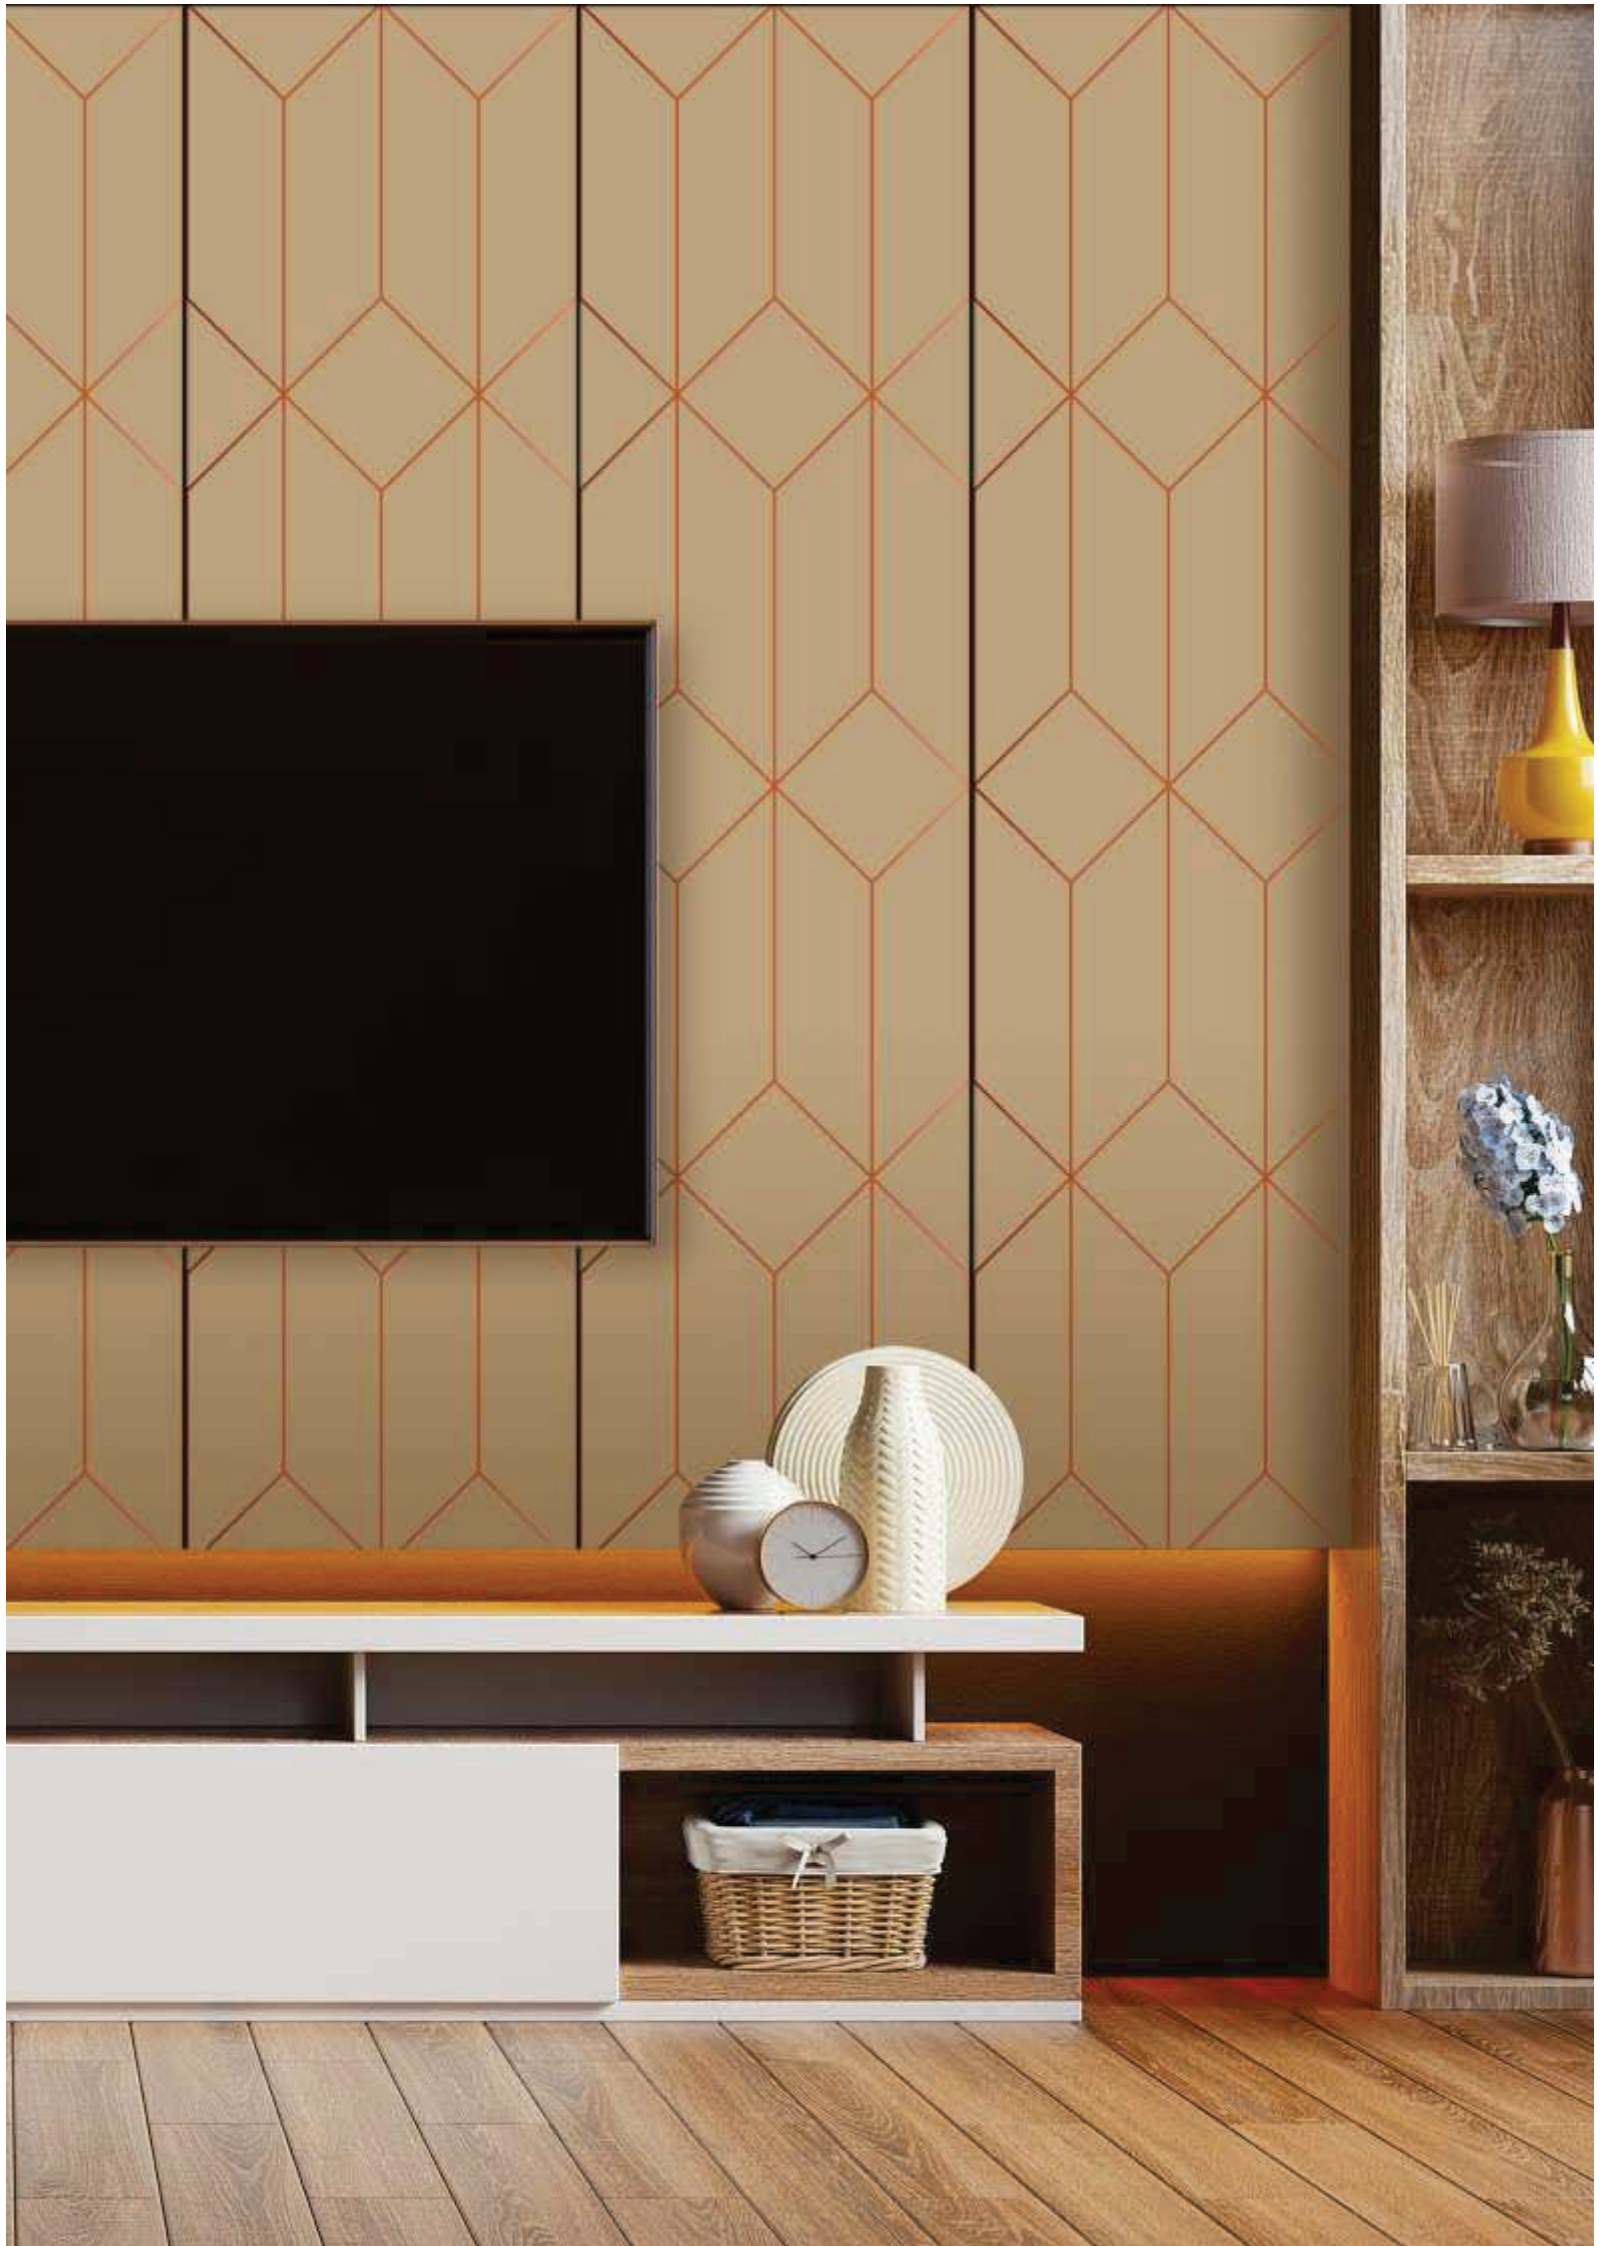

glamorous

**MU - 6003**  
Copper Mirror

**MU - 6004**  
Gold Mirror

ACTUAL SHEET VIEW 2440mm (8 Ft) X 609mm (2 Ft)

*There can be variation in material from different batches. It is advised to use same batch material to avoid colour variations. Actual colours of the laminates sheet may vary from this brochure.*

difference

**MU - 6005**

Grey Mirror

**MU - 6006**

Rose Gold Mirror

ACTUAL SHEET VIEW 2440mm (8 Ft) X 609mm (2 Ft)

*There can be variation in material from different batches. It is advised to use same batch material to avoid colour variations. Actual colours of the laminates sheet may vary from this brochure.*

desire

**MU - 6007**  
Copper Mirror

**MU - 6008**  
Copper Mirror

ACTUAL SHEET VIEW 2440mm (8 Ft) X 609mm (2 Ft)

*There can be variation in material from different batches. It is advised to use same batch material to avoid colour variations. Actual colours of the laminates sheet may vary from this brochure.*