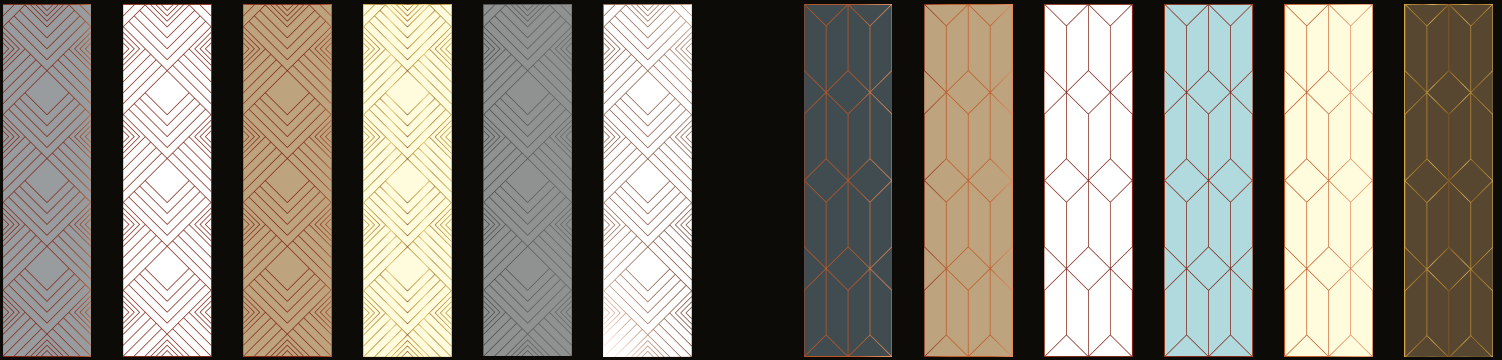

future

**MU - 6040**

Gold Mirror

**MU - 6041**

Rose Gold Mirror

ACTUAL SHEET VIEW 2440mm (8 Ft) X 609mm (2 Ft)

*There can be variation in material from different batches. It is advised to use same batch material to avoid colour variations. Actual colours of the laminates sheet may vary from this brochure.*

cherish

**MU - 6044**  
Copper Mirror

**MU - 6045**  
Gold Mirror

ACTUAL SHEET VIEW 2440mm (8 Ft) X 609mm (2 Ft)

*There can be variation in material from different batches. It is advised to use same batch material to avoid colour variations. Actual colours of the laminates sheet may vary from this brochure.*

stunning

**MU - 6046**

Grey Mirror

ACTUAL SHEET VIEW 2440mm (8 Ft) X 609mm (2 Ft)

*There can be variation in material from different batches. It is advised to use same batch material to avoid colour variations. Actual colours of the laminates sheet may vary from this brochure.*

# INDEX

ACTUAL SHEET VIEW 2440mm (8 Ft) X 609mm (2 Ft)

*There can be variation in material from different batches. It is advised to use same batch material to avoid colour variations. Actual colours of the laminates sheet may vary from this brochure.*