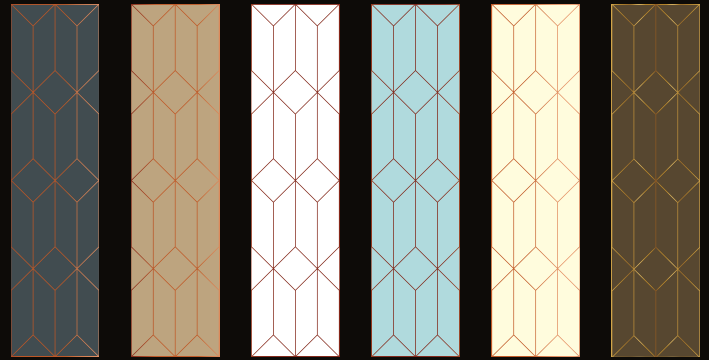

perfection

**MU - 6042**  
Copper Mirror

**MU - 6043**  
Copper Mirror

ACTUAL SHEET VIEW 2440mm (8 Ft) X 609mm (2 Ft)

*There can be variation in material from different batches. It is advised to use same batch material to avoid colour variations. Actual colours of the laminates sheet may vary from this brochure.*

cherish

**MU - 6044**  
Copper Mirror

**MU - 6045**  
Gold Mirror

ACTUAL SHEET VIEW 2440mm (8 Ft) X 609mm (2 Ft)

*There can be variation in material from different batches. It is advised to use same batch material to avoid colour variations. Actual colours of the laminates sheet may vary from this brochure.*

stunning

**MU - 6046**

Grey Mirror

ACTUAL SHEET VIEW 2440mm (8 Ft) X 609mm (2 Ft)

*There can be variation in material from different batches. It is advised to use same batch material to avoid colour variations. Actual colours of the laminates sheet may vary from this brochure.*

# INDEX

ACTUAL SHEET VIEW 2440mm (8 Ft) X 609mm (2 Ft)

*There can be variation in material from different batches. It is advised to use same batch material to avoid colour variations. Actual colours of the laminates sheet may vary from this brochure.*