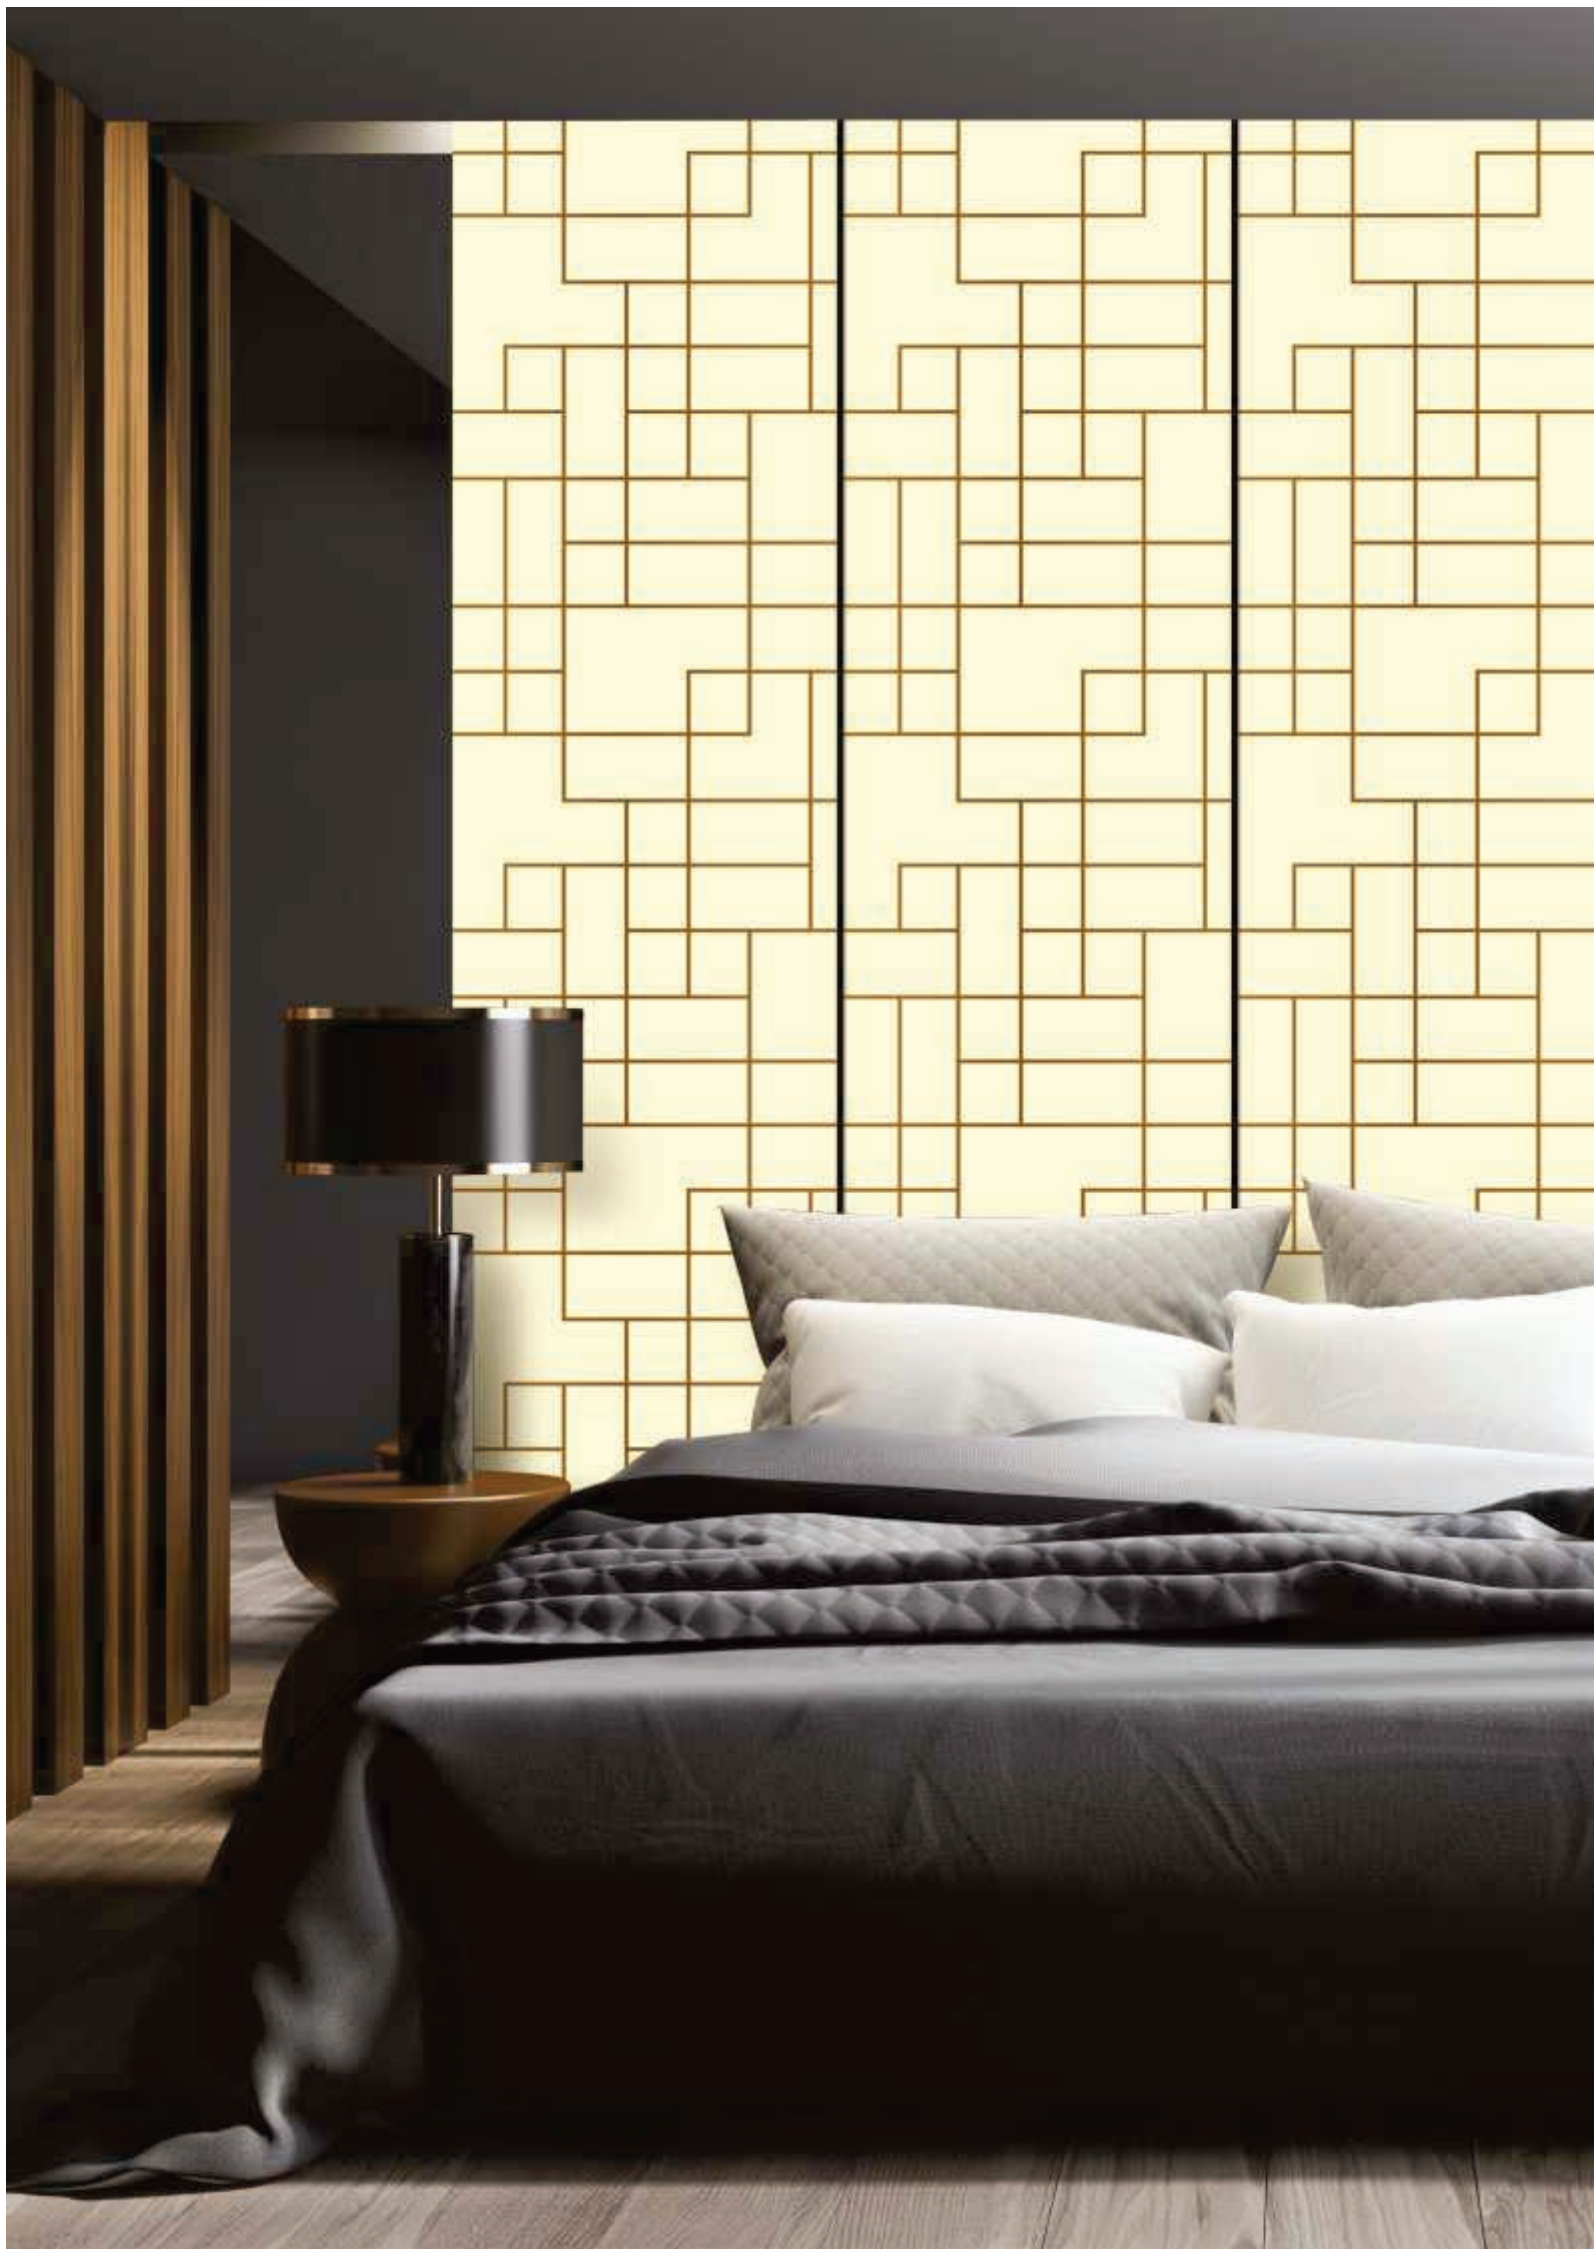

crafted

**MU - 6025**  
Copper Mirror

**MU - 6026**  
Copper Mirror

ACTUAL SHEET VIEW 2440mm (8 Ft) X 609mm (2 Ft)

*There can be variation in material from different batches. It is advised to use same batch material to avoid colour variations. Actual colours of the laminates sheet may vary from this brochure.*

charming

**MU - 6027**  
Copper Mirror

**MU - 6028**  
Gold Mirror

ACTUAL SHEET VIEW 2440mm (8 Ft) X 609mm (2 Ft)

*There can be variation in material from different batches. It is advised to use same batch material to avoid colour variations. Actual colours of the laminates sheet may vary from this brochure.*