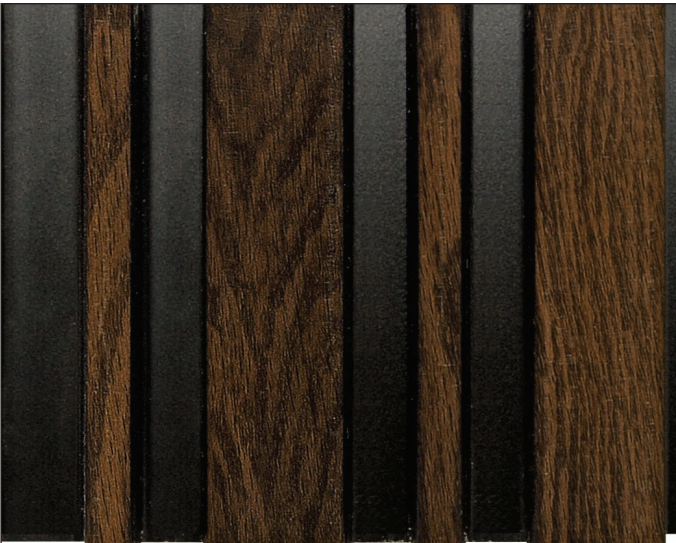

KL - 25 (premium)

MAKE IN INDIA PROUDLY
Tablones
Vol. 4

WONDERFUL DECOR
SURFACES