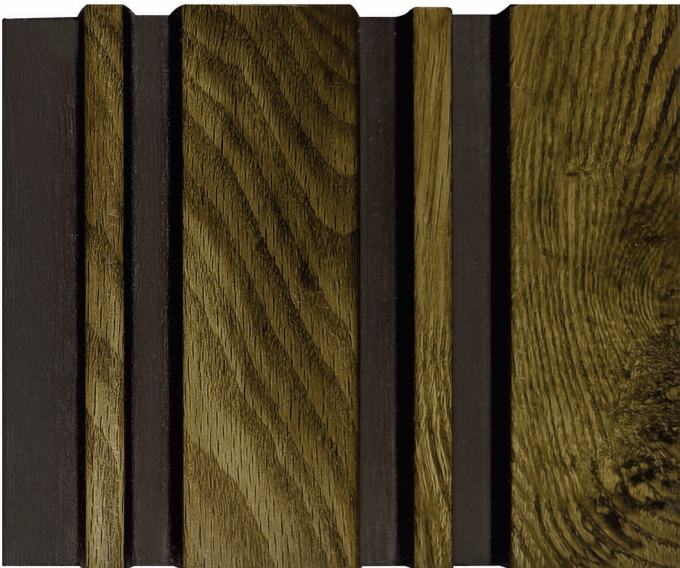

KL - 90 (premium)

MAKE IN INDIA PROUDLY
Tablones
Vol. 4

WONDERFUL DECOR
SURFACES