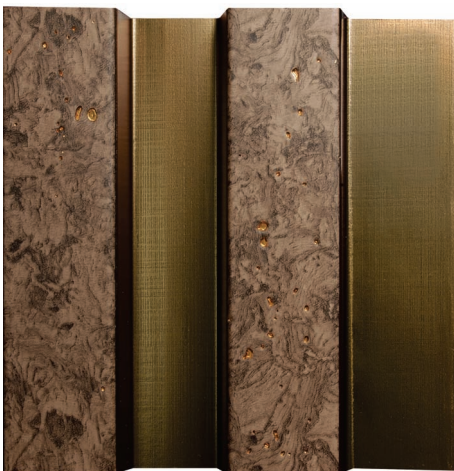

WONDERFUL DECOR
SURFACES

95 Feet
Louvers

klvsta
Charcoal Louvers

KL - 1146 (premium)

Delightful Ambience

KL - 1145 (premium)

MAKE IN INDIA PROUDLY
Tablones
Vol. 4

WONDERFUL DECOR
SURFACES