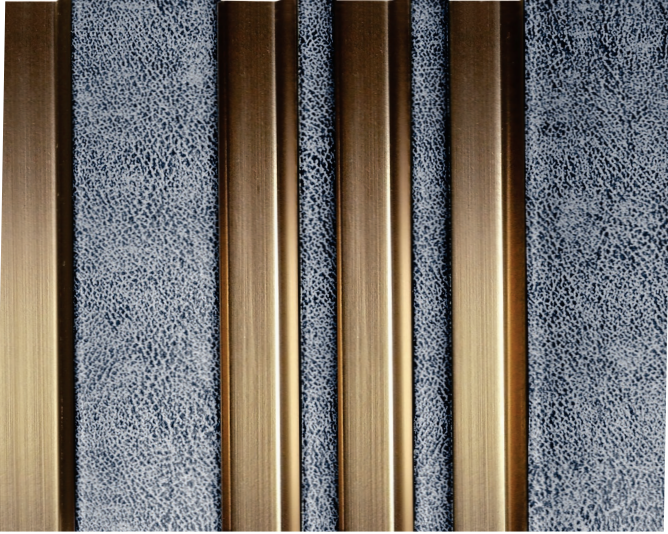

klysta
Charcoal Louvers

KL - 96 (premium)

KL - 99 (premium)

MAKE IN INDIA PROUDLY
Tablones
Vol. 4

WONDERFUL DECOR
SURFACES

95 Feet
Louvers
SMOKELESS | TOXIN-FREE | PAINT-FREE

klvsta
Charcoal Louvers

KL - 97 (premium)