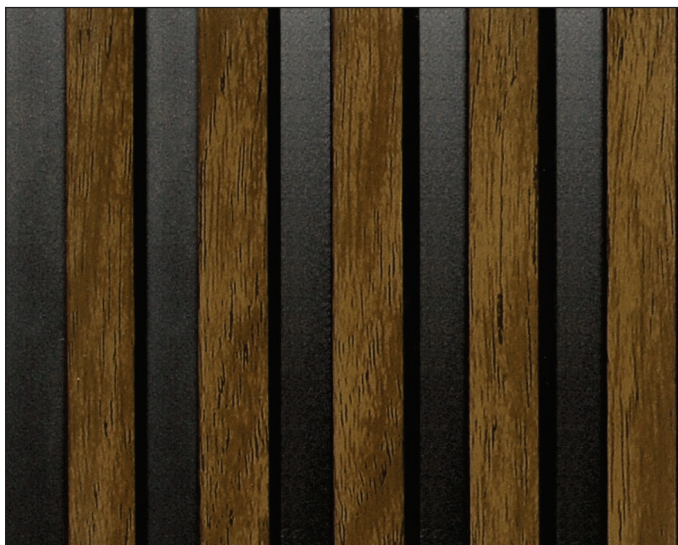

95 Feet
Louvers
SAFETY DESIGN PARTNER

klysta
Charcoal Louvers

KL - 1153 (premium)