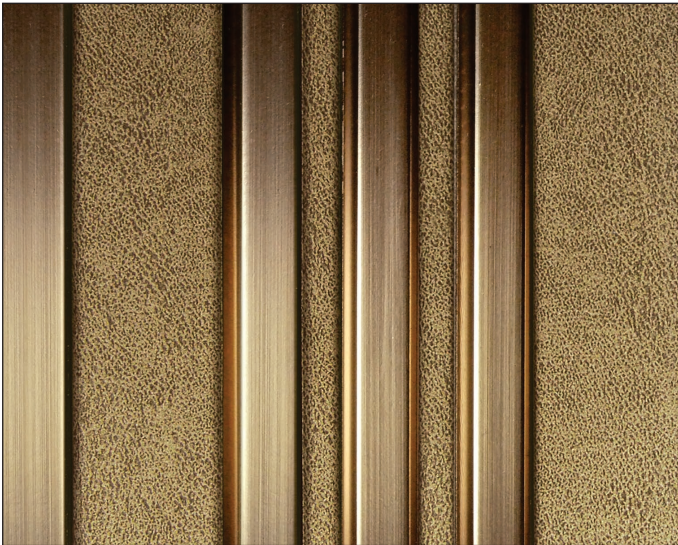

klysta
Charcoal Louvers

KL - 96 (premium)

KL - 99 (premium)

MAKE IN INDIA PROUDLY
Tablones
Vol. 4

WONDERFUL DECOR
SURFACES

95 Feet
Louvers
SMOKELESS | TOXIN-FREE | PAINT-FREE

klvsta
Charcoal Louvers

KL - 97 (premium)