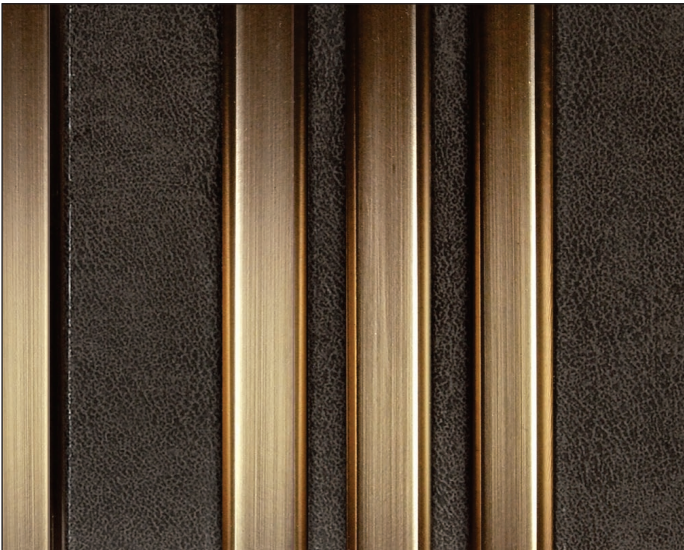

klysta
Charcoal Louvers

KL - 96 (premium)

KL - 99 (premium)

MAKE IN INDIA PROUDLY
Tablones
Vol. 4

WONDERFUL DECOR
SURFACES

95 Feet
Louvers
SMOKELESS | TOXIN-FREE | PAINT-FREE

klvsta
Charcoal Louvers

KL - 97 (premium)