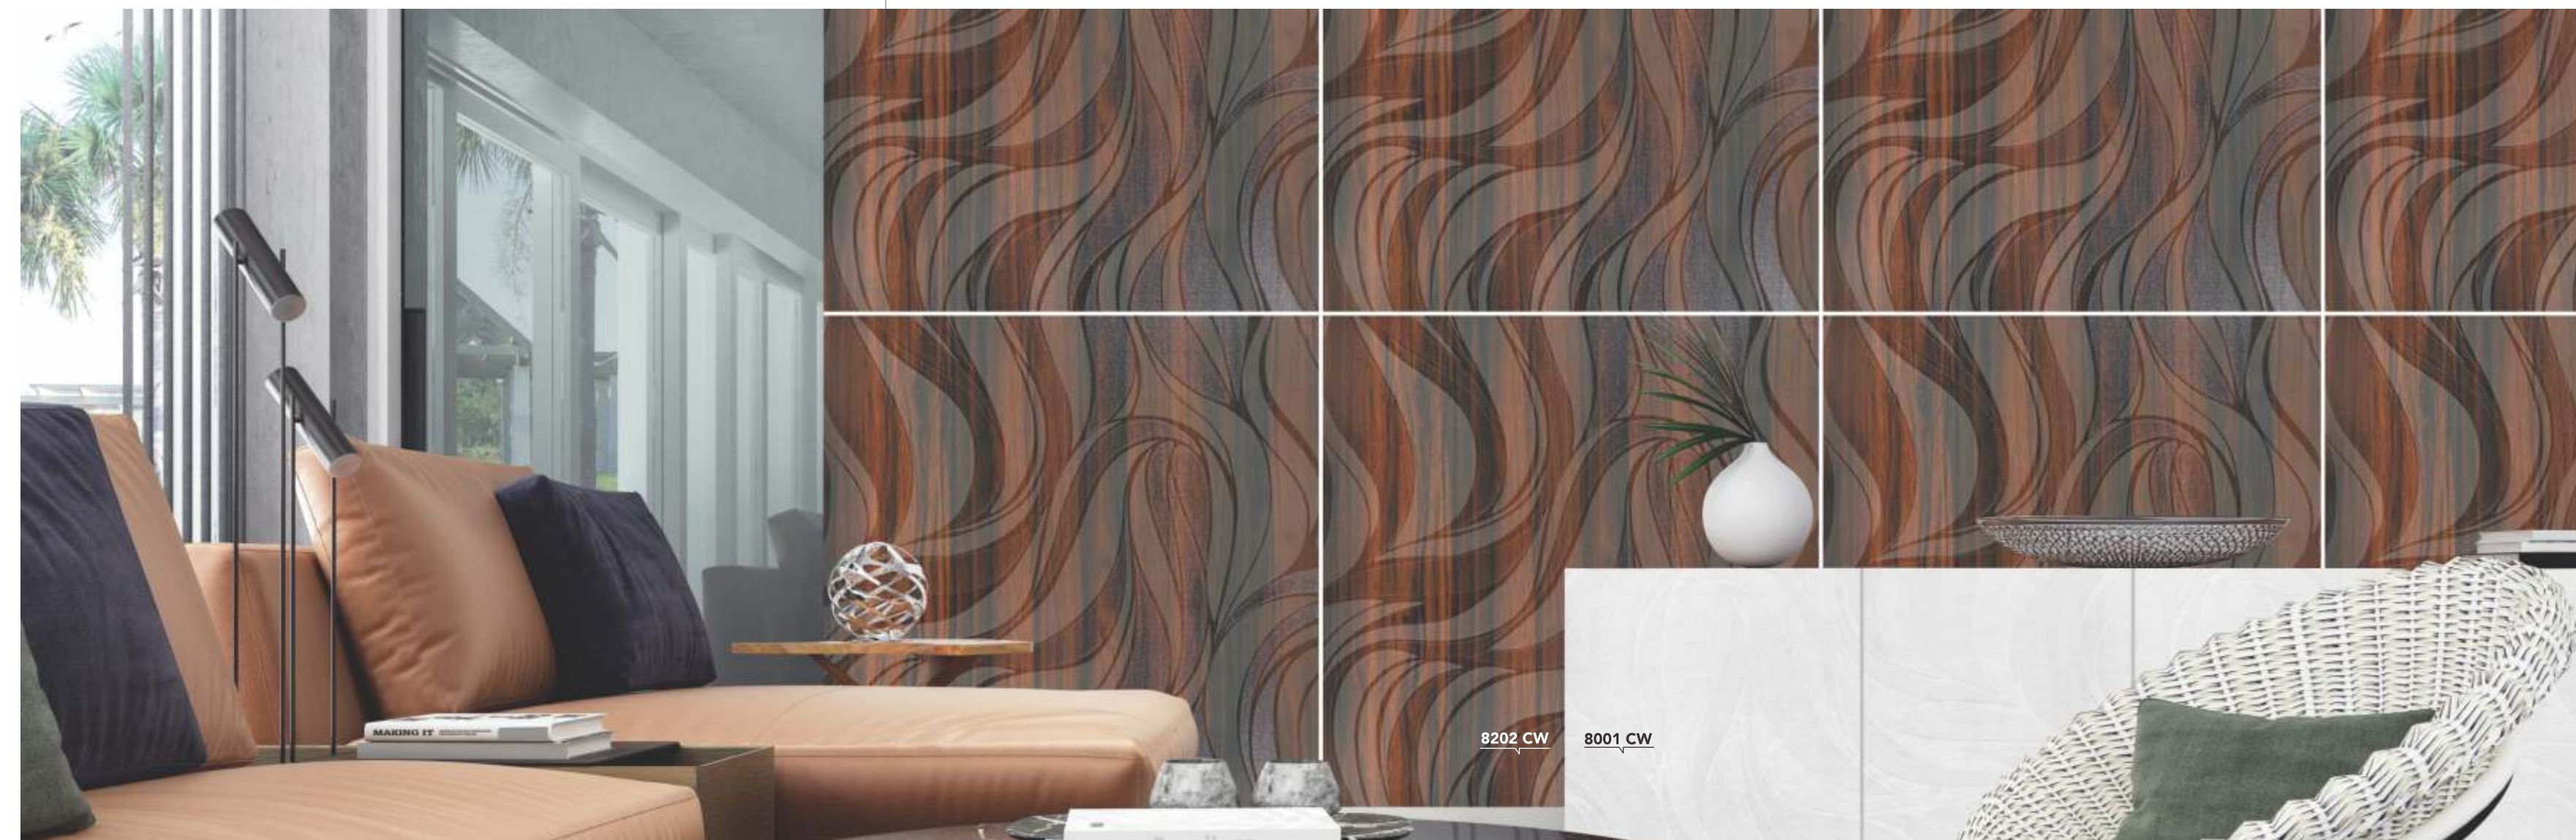

8242 CW ■ SMOKED OAK

Northern New Edition
29

Northern New Edition
30

IMPERIAL DIAMOND

8205 ID ■ WALNUT BARK

8202 ID ■ SPANISH CEDAR

luxury **INTeRIOR**
home ... **dESIGN** ideas

Northern[®]
LAMINATES